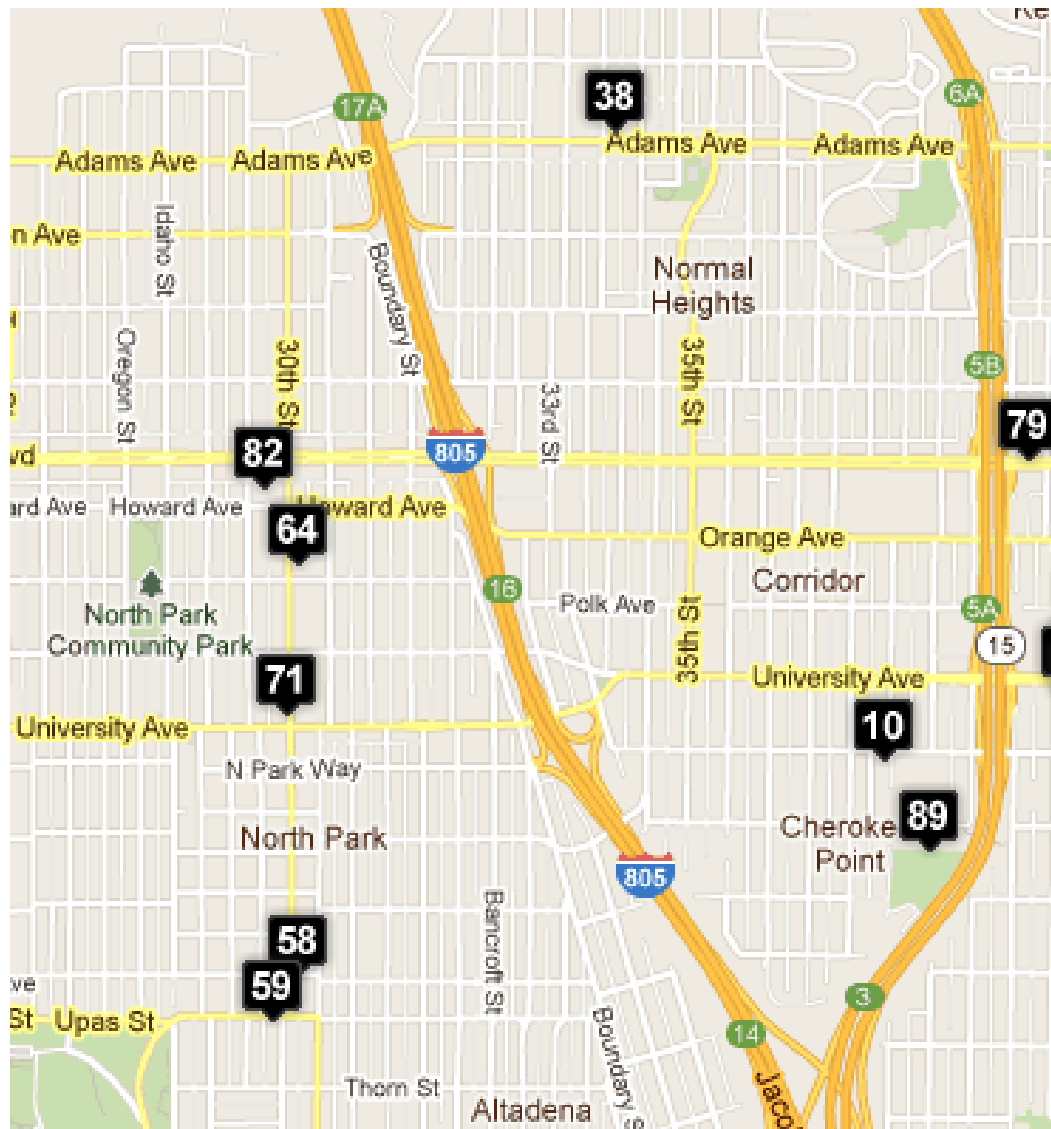

Map A : Kearny Mesa & Clairemont

Note: Maps also available online at <http://tinyurl.com/sdrefugeeservices>

Approximate locations of services are provided here. Please see the Resource List for exact addresses

Map B

**Old Town,
Hillcrest, Balboa
Park & Mission
Valley**

Note: Maps also available online at <http://tinyurl.com/sdrefugeeservices>

Approximate locations of services are provided here. Please see the Resource List for exact addresses

Map C

North Park &

Normal

Heights

Note: Maps also available online at <http://tinyurl.com/sdrefugeeservices>

Approximate locations of services are provided here. Please see the Resource List for exact addresses

Map D

Fairmount

Ave Area (City Heights)

Note: Maps also available online at <http://tinyurl.com/sdrefugeeservices>

Approximate locations of services are provided here. Please see the Resource List for exact addresses