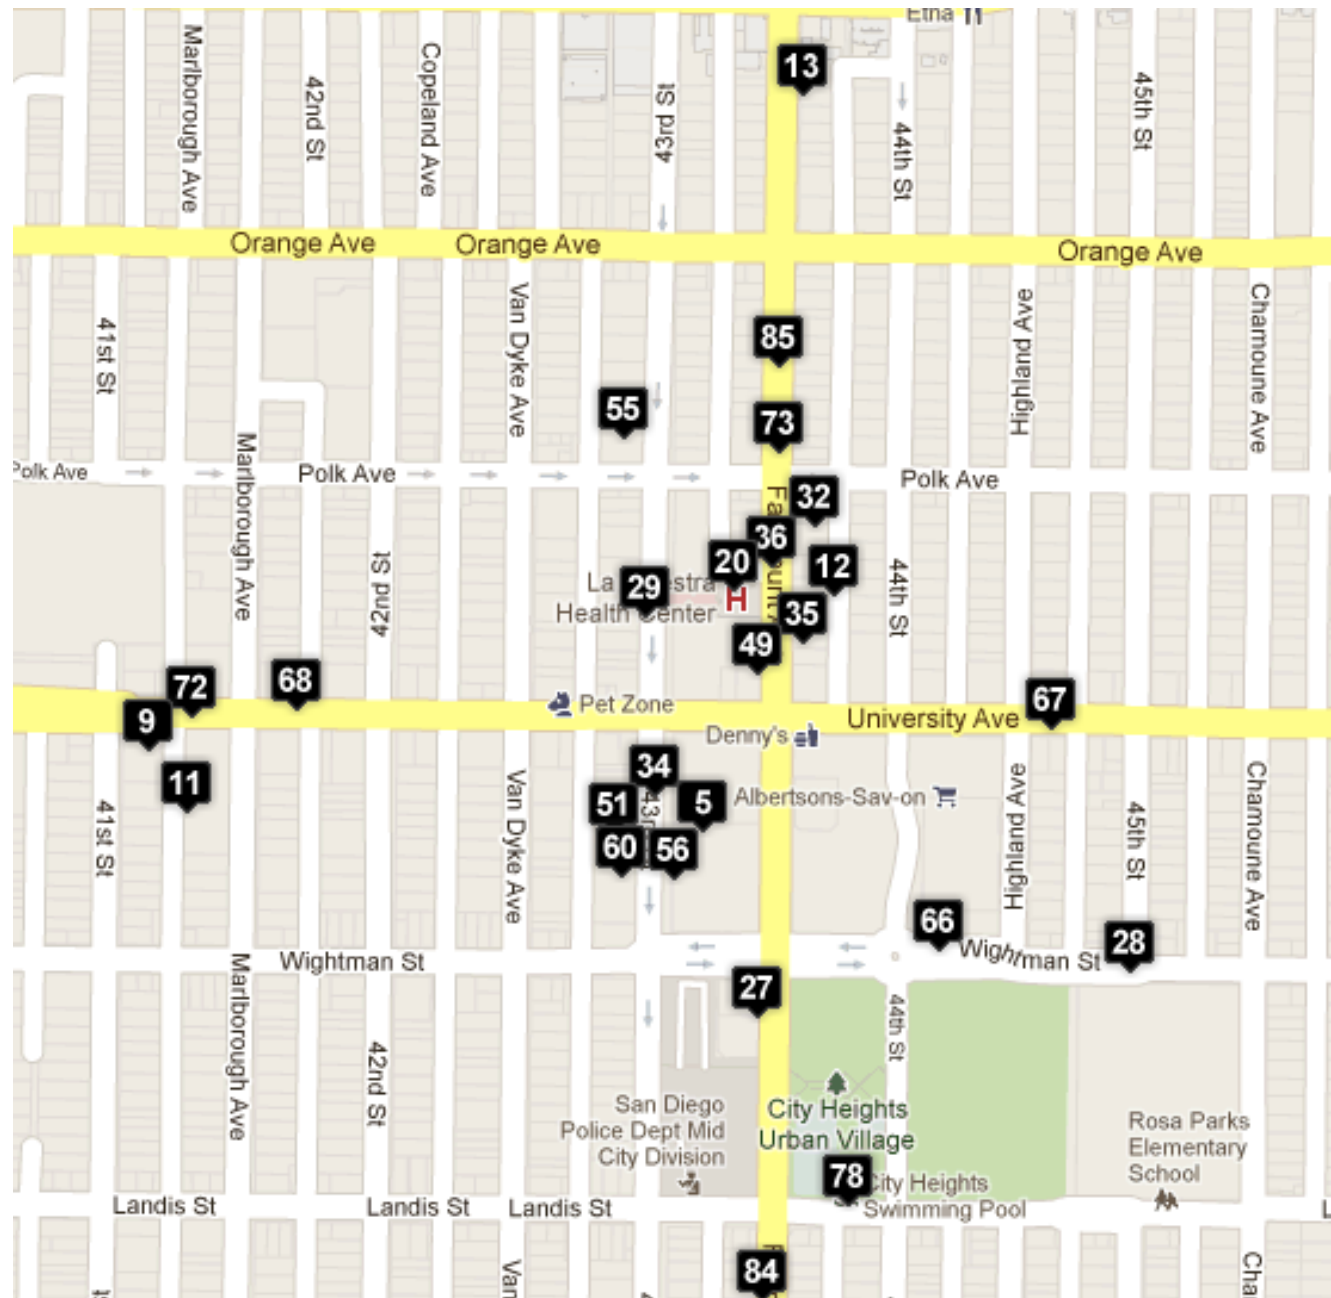

Map B

**Old Town,
Hillcrest, Balboa
Park & Mission
Valley**

Note: Maps also available online at <http://tinyurl.com/sdrefugeeservices>

Approximate locations of services are provided here. Please see the Resource List for exact addresses

Map C

North Park &

Normal

Heights

Note: Maps also available online at <http://tinyurl.com/sdrefugeeservices>

Approximate locations of services are provided here. Please see the Resource List for exact addresses

Map D

Fairmount

Ave Area (City Heights)

Note: Maps also available online at <http://tinyurl.com/sdrefugeeservices>

Approximate locations of services are provided here. Please see the Resource List for exact addresses

Map E

Mid-City
East &
South of
Fairmount

Note: Maps also available online at <http://tinyurl.com/sdrefugeeservices>

Approximate locations of services are provided here. Please see the Resource List for exact addresses