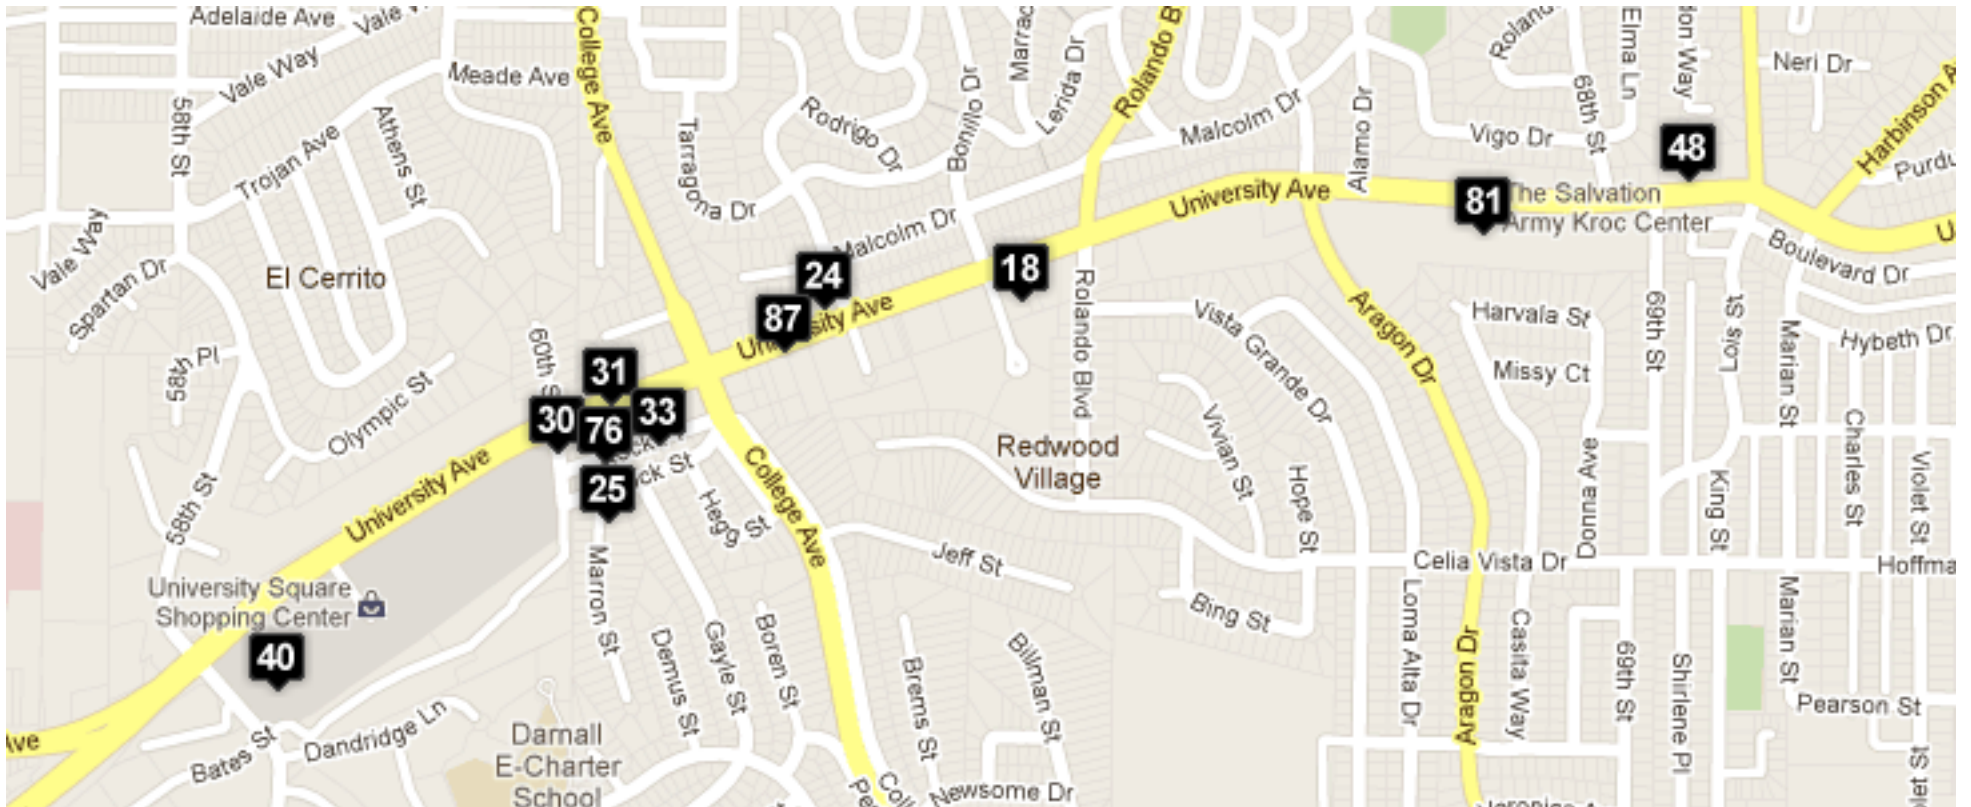

Map D

Fairmount

Ave Area (City Heights)

Note: Maps also available online at <http://tinyurl.com/sdrefugeeservices>

Approximate locations of services are provided here. Please see the Resource List for exact addresses

Map E

Mid-City
East &
South of
Fairmount

Note: Maps also available online at <http://tinyurl.com/sdrefugeeservices>

Approximate locations of services are provided here. Please see the Resource List for exact addresses

Map F College Area

Note: Maps also available online at <http://tinyurl.com/sdrefugeeservices>

Approximate locations of services are provided here. Please see the Resource List for exact addresses

Map G College Area & La Mesa

Note: Maps also available online at <http://tinyurl.com/sdrefugeeservices>

Approximate locations of services are provided here. Please see the Resource List for exact addresses

Map H La Mesa

Note: Maps also available online at <http://tinyurl.com/sdrefugeeservices>