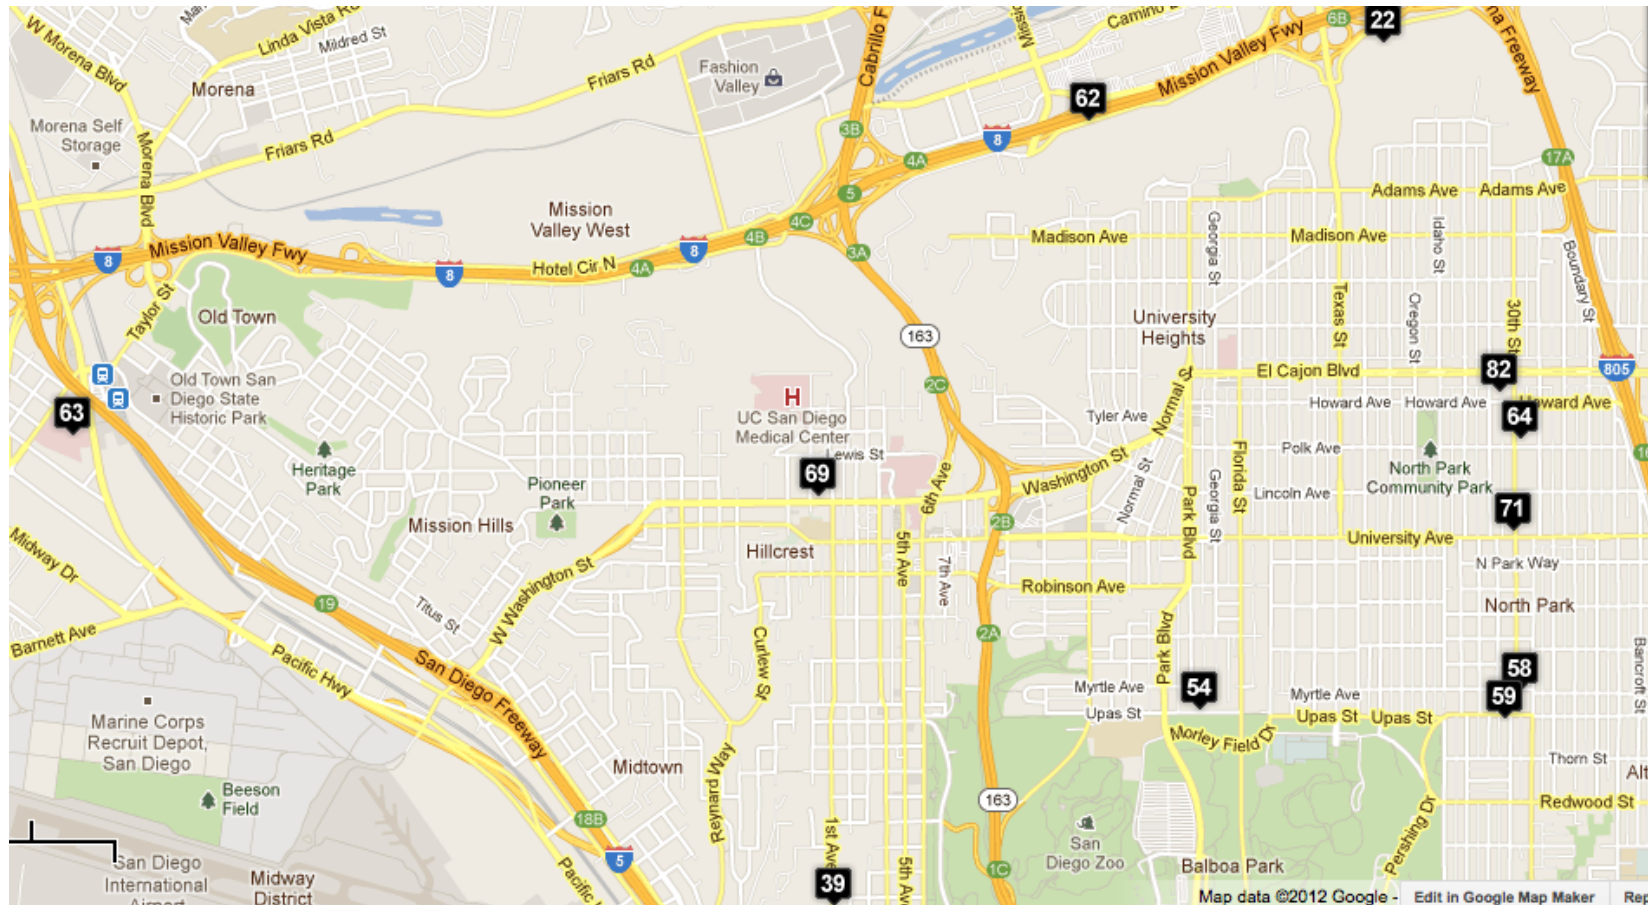

Map A : Kearny Mesa & Clairemont

Note: Maps also available online at <http://tinyurl.com/sdrefugeeservices>

Approximate locations of services are provided here. Please see the Resource List for exact addresses

Map B

**Old Town,
Hillcrest, Balboa
Park & Mission
Valley**

Note: Maps also available online at <http://tinyurl.com/sdrefugeeservices>

Approximate locations of services are provided here. Please see the Resource List for exact addresses

Map D

Fairmount

Ave Area (City Heights)

Note: Maps also available online at <http://tinyurl.com/sdrefugeeservices>

Approximate locations of services are provided here. Please see the Resource List for exact addresses

Map E

Mid-City
East &
South of
Fairmount

Note: Maps also available online at <http://tinyurl.com/sdrefugeeservices>

Approximate locations of services are provided here. Please see the Resource List for exact addresses