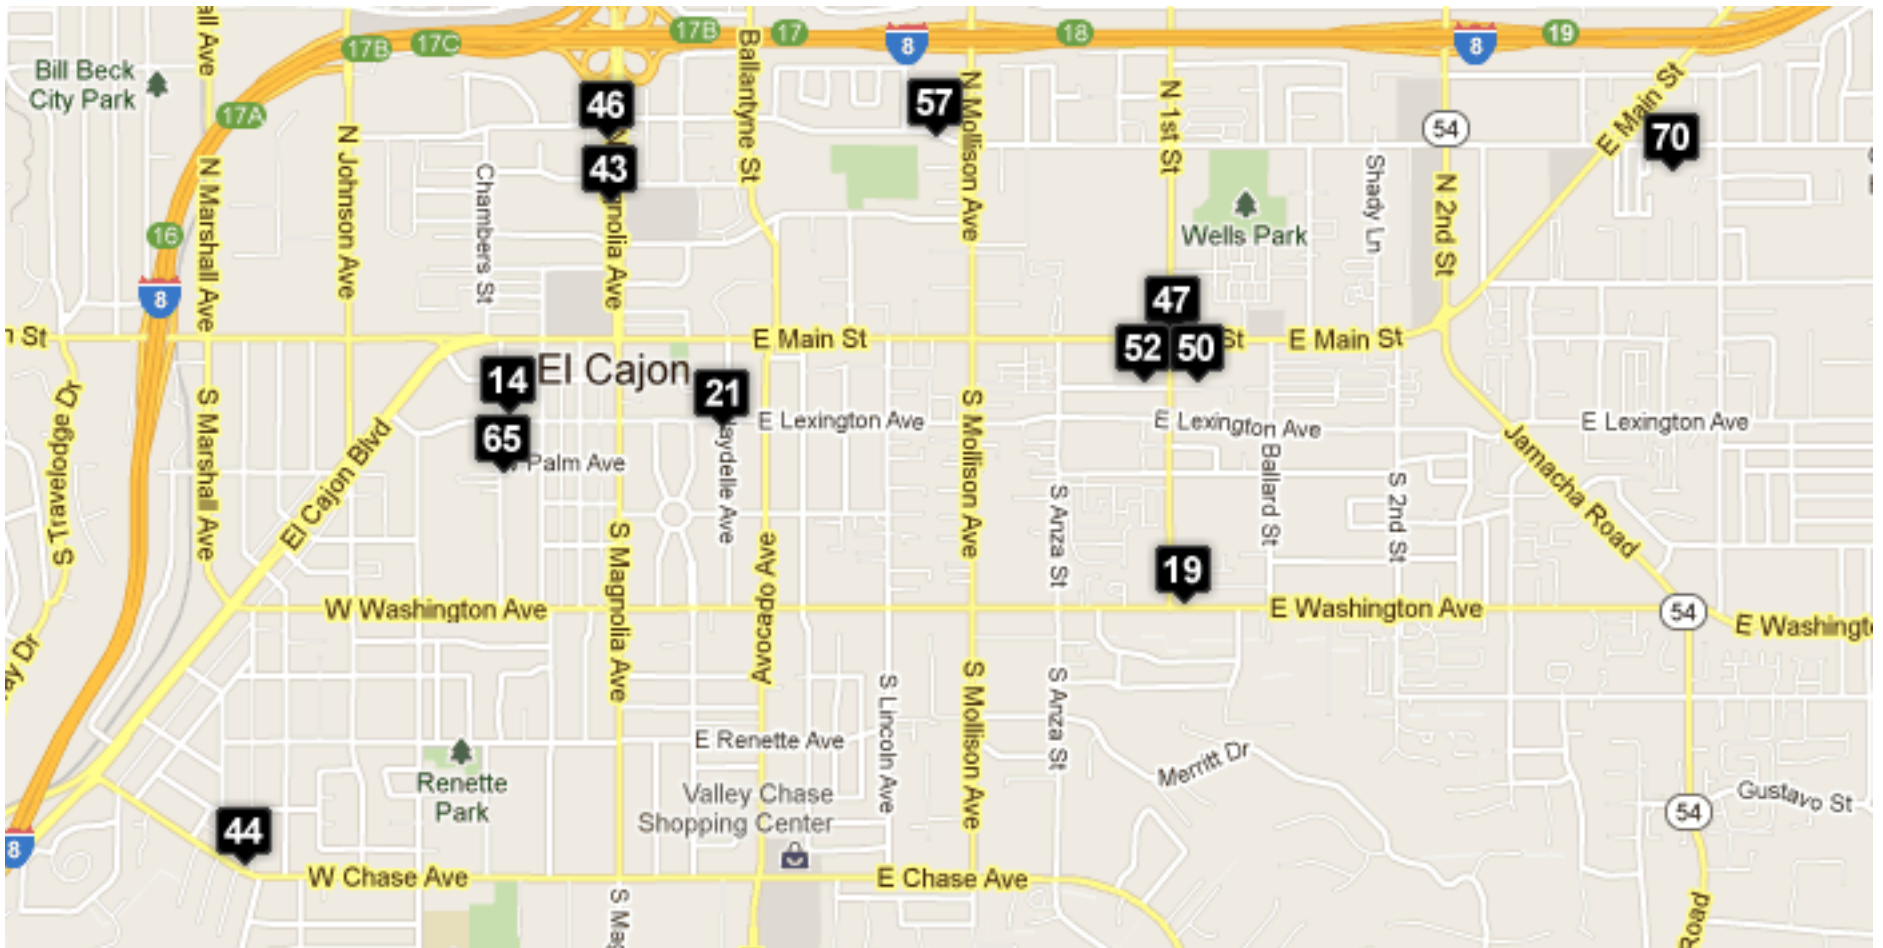

Map E

Mid-City
East &
South of
Fairmount

Note: Maps also available online at <http://tinyurl.com/sdrefugeeservices>

Approximate locations of services are provided here. Please see the Resource List for exact addresses

Map F College Area

Note: Maps also available online at <http://tinyurl.com/sdrefugeeservices>

Approximate locations of services are provided here. Please see the Resource List for exact addresses

Map G College Area & La Mesa

Note: Maps also available online at <http://tinyurl.com/sdrefugeeservices>

Approximate locations of services are provided here. Please see the Resource List for exact addresses

Map H La Mesa

Note: Maps also available online at <http://tinyurl.com/sdrefugeeservices>

Approximate locations of services are provided here. Please see the Resource List for exact addresses

Map I : El Cajon

Note: Maps also available online at <http://tinyurl.com/sdrefugeeservices>

Approximate locations of services are provided here. Please see the Resource List for exact addresses