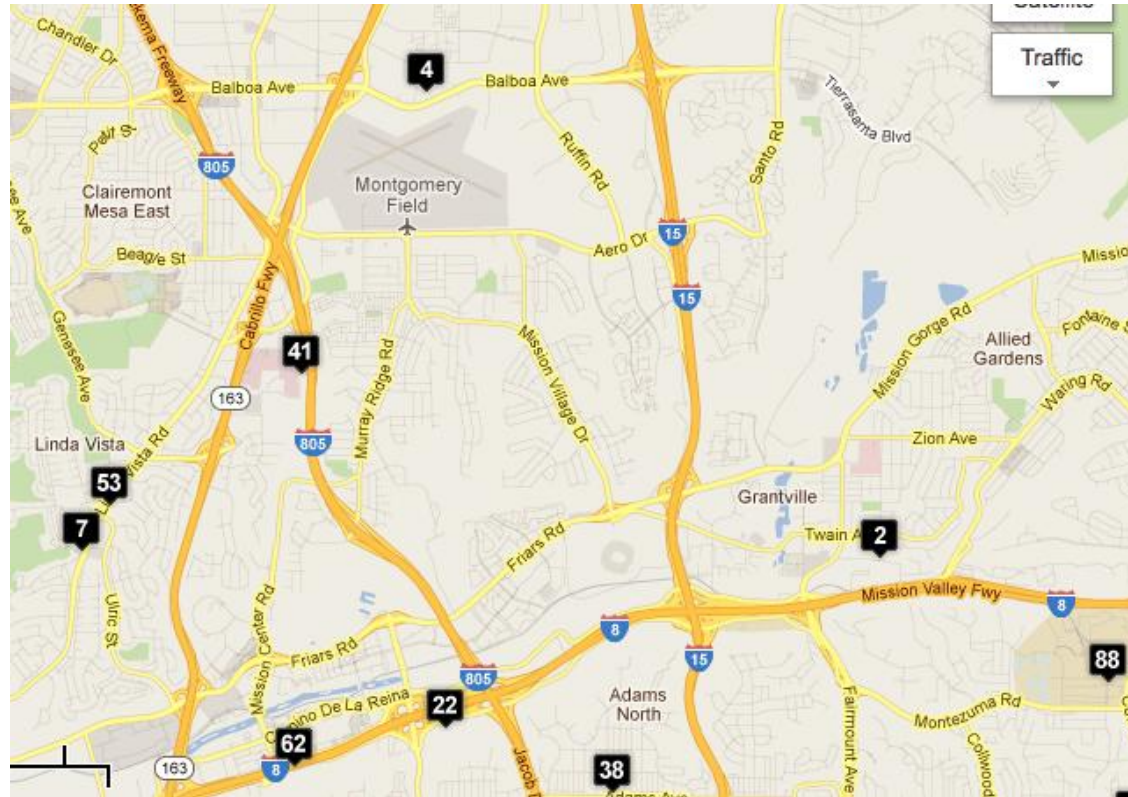

Map A : Kearny Mesa & Clairemont

Note: Maps also available online at <http://tinyurl.com/sdrefugeeservices>

Approximate locations of services are provided here. Please see the Resource List for exact addresses

Map B

**Old Town,
Hillcrest, Balboa
Park & Mission
Valley**

Note: Maps also available online at <http://tinyurl.com/sdrefugeeservices>

Approximate locations of services are provided here. Please see the Resource List for exact addresses

Map D

Fairmount

Ave Area (City Heights)

Note: Maps also available online at <http://tinyurl.com/sdrefugeeservices>

Approximate locations of services are provided here. Please see the Resource List for exact addresses

Map E

Mid-City
East &
South of
Fairmount

Note: Maps also available online at <http://tinyurl.com/sdrefugeeservices>

Approximate locations of services are provided here. Please see the Resource List for exact addresses