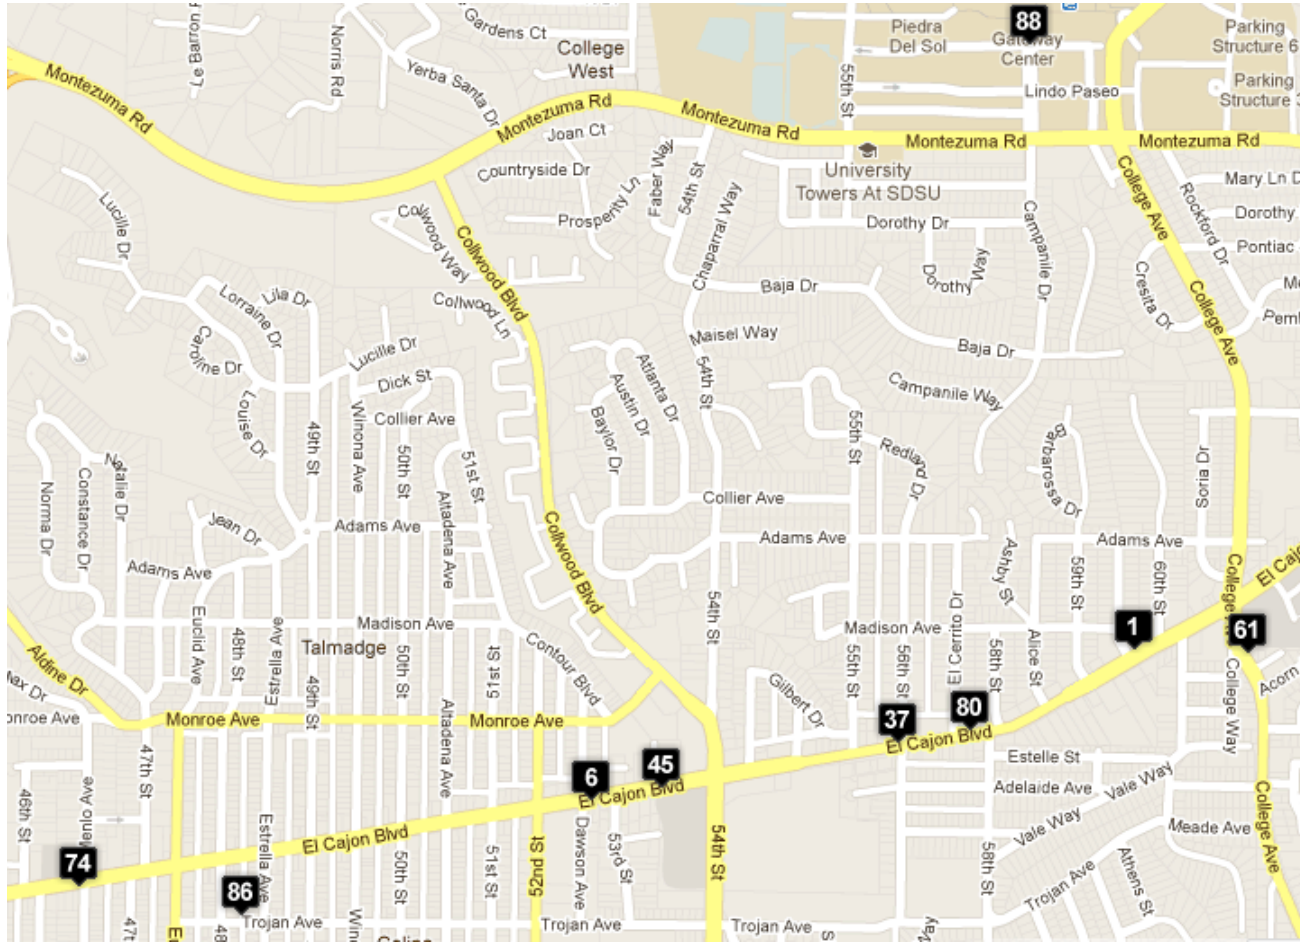

Map D

Fairmount

Ave Area (City Heights)

Note: Maps also available online at <http://tinyurl.com/sdrefugeeservices>

Approximate locations of services are provided here. Please see the Resource List for exact addresses

Map E

Mid-City
East &
South of
Fairmount

Note: Maps also available online at <http://tinyurl.com/sdrefugeeservices>

Approximate locations of services are provided here. Please see the Resource List for exact addresses

Map F College Area

Note: Maps also available online at <http://tinyurl.com/sdrefugeeservices>

Approximate locations of services are provided here. Please see the Resource List for exact addresses

Map G College Area & La Mesa

Note: Maps also available online at <http://tinyurl.com/sdrefugeeservices>

Approximate locations of services are provided here. Please see the Resource List for exact addresses

Map H La Mesa

Note: Maps also available online at <http://tinyurl.com/sdrefugeeservices>