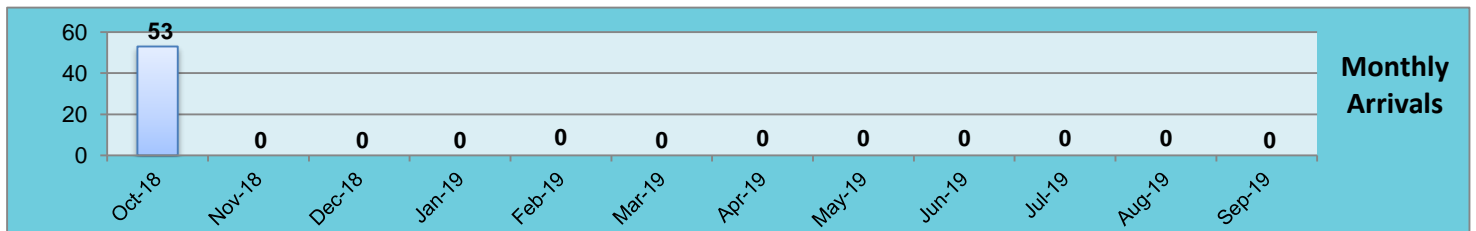

**San Diego County Resettlement Agencies
Monthly Refugee Arrivals Report for FFY 18 - 19 by Country of Origin**

Country of Origin	Oct-18	Nov-18	Dec-18	Jan-19	Feb-19	Mar-19	Apr-19	May-19	Jun-19	Jul-19	Aug-19	Sep-19	FFY Total
Afghanistan	15												15
Bhutan	-												0
Burma	-												0
Cameron	-												0
Central African Republic	-												0
Columbia	-												0
Cuba	3												3
Democratic Republic of Congo	11												11
El Salvador	-												0
Eritrea	2												2
Ethiopia	2												2
Guatemala	-												0
Haiti	12												12
India	-												0
Iran	-												0
Iraq	-												0
Kenya	2												2
Lebanon	2												2
Moldova	-												0
Nicaragua	-												0
Nigeria	-												0
Pakistan	-												0
Russia	-												0
Somalia	-												0
Sri Lanka	-												0
Syria	4												4
Uganda	-												0
Ukraine	-												0
Venezuela	-												0
Vietnam	-												0
Yemen	-												0
Overall Total	53	0	0	0	0	0	0	0	0	0	0	0	53
Number of Individuals Eligible for RCA (Single Adults/Couples with no Children under 18)	20	0	0	0	0	0	0	0	0	0	0	0	20
Number of Individuals Eligible for CalWORKs (including children)	33												33
Number of Potential CalWORKs Cases Referred to County	10												10

Afghanistan	28%
Haiti	23%
Democratic Republic of Congo	21%
Remainder	28%

**San Diego County Resettlement Agencies
Monthly Refugee Arrivals Report for FFY 18 - 19 by Country of Origin**

San Diego Resettlement Agencies Refugee Arrivals Comparisons Report