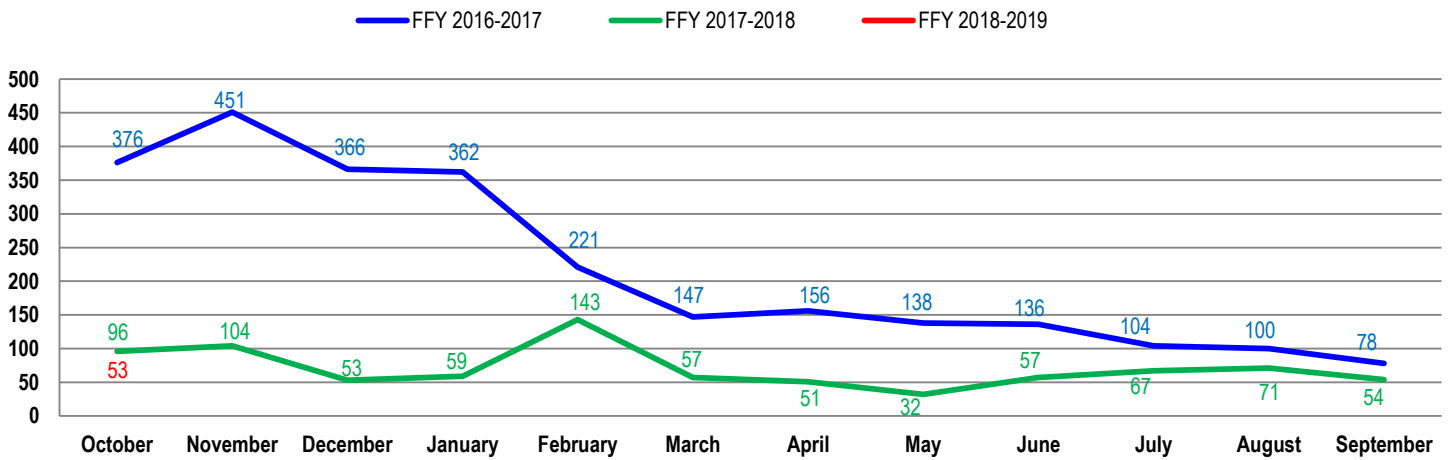

**San Diego County Resettlement Agencies
Monthly Refugee Arrivals Report for FFY 18 - 19 by Country of Origin**

Country of Origin	Oct-18	Nov-18	Dec-18	Jan-19	Feb-19	Mar-19	Apr-19	May-19	Jun-19	Jul-19	Aug-19	Sep-19	FFY Total
Afghanistan	15												15
Bhutan	-												0
Burma	-												0
Cameron	-												0
Central African Republic	-												0
Columbia	-												0
Cuba	3												3
Democratic Republic of Congo	11												11
El Salvador	-												0
Eritrea	2												2
Ethiopia	2												2
Guatemala	-												0
Haiti	12												12
India	-												0
Iran	-												0
Iraq	-												0
Kenya	2												2
Lebanon	2												2
Moldova	-												0
Nicaragua	-												0
Nigeria	-												0
Pakistan	-												0
Russia	-												0
Somalia	-												0
Sri Lanka	-												0
Syria	4												4
Uganda	-												0
Ukraine	-												0
Venezuela	-												0
Vietnam	-												0
Yemen	-												0
Overall Total	53	0	0	0	0	0	0	0	0	0	0	0	53
Number of Individuals Eligible for RCA (Single Adults/Couples with no Children under 18)	20	0	0	0	0	0	0	0	0	0	0	0	20
Number of Individuals Eligible for CalWORKs (including children)	33												33
Number of Potential CalWORKs Cases Referred to County	10												10

Afghanistan	28%
Haiti	23%
Democratic Republic of Congo	21%
Remainder	28%

**San Diego County Resettlement Agencies
Monthly Refugee Arrivals Report for FFY 18 - 19 by Country of Origin**

San Diego Resettlement Agencies Refugee Arrivals Comparisons Report