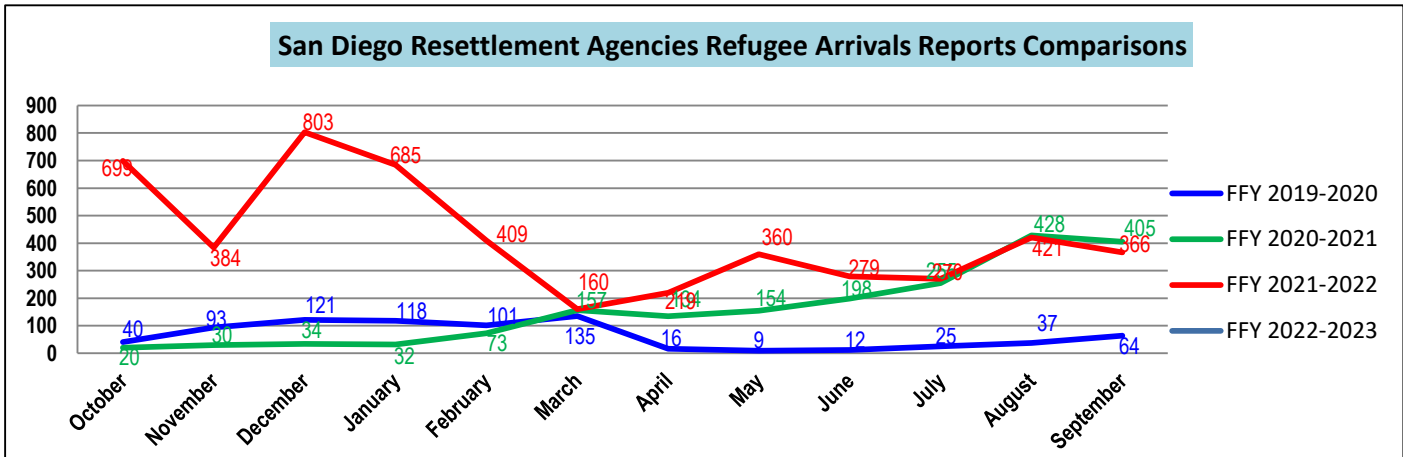

**San Diego County Resettlement Agencies
Monthly Refugee Arrivals Report for FFY 22 - 23 by Country of Origin**

Country of Origin	Oct-22	Nov-22	Dec-22	Jan-23	Feb-23	Mar-23	Apr-23	May-23	Jun-23	Jul-23	Aug-23	Sep-23	FFY Total
Afghanistan	44												44
Armenia	-	-	-	-	-	-	-	-	-	-	-	-	0
Brazil	-	-	-	-	-	-	-	-	-	-	-	-	0
Burma	-	-	-	-	-	-	-	-	-	-	-	-	0
Burundi	-	-	-	-	-	-	-	-	-	-	-	-	0
Cameroon	-	-	-	-	-	-	-	-	-	-	-	-	0
Central African Republic	-	-	-	-	-	-	-	-	-	-	-	-	0
Cuba	14												14
Czech Republic	-	-	-	-	-	-	-	-	-	-	-	-	0
Democratic Republic of Congo		-	-	-			-			-		-	0
El Salvador	-	-	-	-	-	-	-	-	-	-	-	-	0
Eritrea	-	-	-	-	-	-	-	-	-	-	-	-	0
Estonia	-	-	-	-	-	-	-	-	-	-	-	-	0
Ethiopia	-	-	-	-	-	-	-	-	-	-	-	-	0
Guatemala	-	-	-	-	-	-	-	-	-	-	-	-	0
Haiti	198												198
Honduras													0
Iran													0
Iraq													0
Mali		-	-	-	-	-	-	-	-	-	-	-	0
Mexico	-	-	-	-	-	-	-	-	-	-	-	-	0
Moldova	-	-	-	-	-	-	-	-	-	-	-	-	0
Nicaragua	-	-	-	-	-	-	-	-	-	-	-	-	0
Pakistan	-	-	-	-	-	-	-	-	-	-	-	-	0
Palestine	-	-	-	-	-	-	-	-	-	-	-	-	0
Republic of Congo	-	-	-	-	-	-	-	-	-	-	-	-	0
Somalia	-												0
South Sudan	-												0
Syria	-												0
Ukraine	2	-	-	-	-	-	-	-	-	-	-	-	2
Vietnam	-	-	-	-	-	-	-	-	-	-	-	-	0
Overall Total	258	0	0	0	0	0	0	0	0	0	0	0	258
Number of Individuals Eligible for RCA (Single Adults/Couples with no Children under 18)	114	0	0	0	0	0	0	0	0	0	0	0	114
Number of Individuals Eligible for CalWORKs (including children)	144												144
Number of Potential CalWORKs Cases Referred to County	45												45

Afghanistan	17%
Haiti	77%
Syria	0%

**San Diego County Resettlement Agencies
Monthly Refugee Arrivals Report for FFY 22 - 23 by Country of Origin**

Remainder	6%
-----------	----

SUMMARY OF THE ARRIVALS REPORT