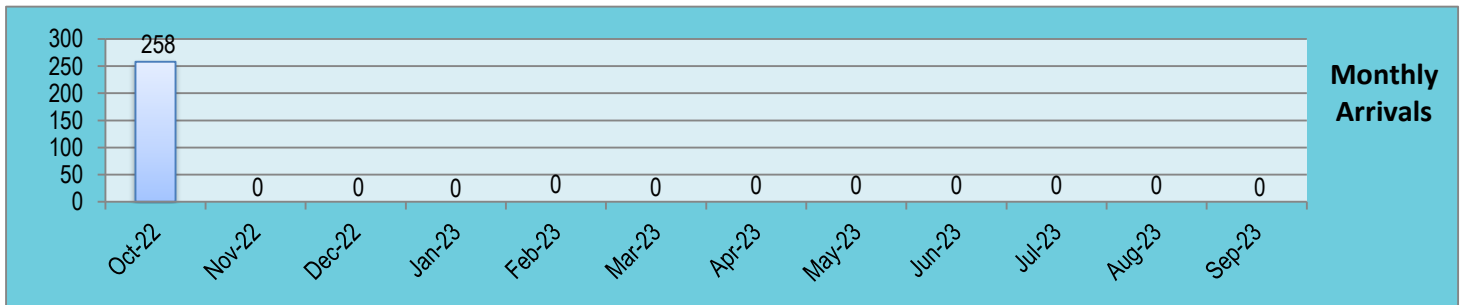

**San Diego County Resettlement Agencies
Monthly Refugee Arrivals Report for FFY 22 - 23 by Country of Origin**

Country of Origin	Oct-22	Nov-22	Dec-22	Jan-23	Feb-23	Mar-23	Apr-23	May-23	Jun-23	Jul-23	Aug-23	Sep-23	FFY Total
Afghanistan	44												44
Armenia	-	-	-	-	-	-	-	-	-	-	-	-	0
Brazil	-	-	-	-	-	-	-	-	-	-	-	-	0
Burma	-	-	-	-	-	-	-	-	-	-	-	-	0
Burundi	-	-	-	-	-	-	-	-	-	-	-	-	0
Cameroon	-	-	-	-	-	-	-	-	-	-	-	-	0
Central African Republic	-	-	-	-	-	-	-	-	-	-	-	-	0
Cuba	14												14
Czech Republic	-	-	-	-	-	-	-	-	-	-	-	-	0
Democratic Republic of Congo		-	-	-			-			-		-	0
El Salvador	-	-	-	-	-	-	-	-	-	-	-	-	0
Eritrea	-	-	-	-	-	-	-	-	-	-	-	-	0
Estonia	-	-	-	-	-	-	-	-	-	-	-	-	0
Ethiopia	-	-	-	-	-	-	-	-	-	-	-	-	0
Guatemala	-	-	-	-	-	-	-	-	-	-	-	-	0
Haiti	198												198
Honduras													0
Iran													0
Iraq													0
Mali		-	-	-	-	-	-	-	-	-	-	-	0
Mexico	-	-	-	-	-	-	-	-	-	-	-	-	0
Moldova	-	-	-	-	-	-	-	-	-	-	-	-	0
Nicaragua	-	-	-	-	-	-	-	-	-	-	-	-	0
Pakistan	-	-	-	-	-	-	-	-	-	-	-	-	0
Palestine	-	-	-	-	-	-	-	-	-	-	-	-	0
Republic of Congo	-	-	-	-	-	-	-	-	-	-	-	-	0
Somalia	-												0
South Sudan	-												0
Syria	-												0
Ukraine	2	-	-	-	-	-	-	-	-	-	-	-	2
Vietnam	-	-	-	-	-	-	-	-	-	-	-	-	0
Overall Total	258	0	0	0	0	0	0	0	0	0	0	0	258
Number of Individuals Eligible for RCA (Single Adults/Couples with no Children under 18)	114	0	0	0	0	0	0	0	0	0	0	0	114
Number of Individuals Eligible for CalWORKs (including children)	144												144
Number of Potential CalWORKs Cases Referred to County	45												45

Afghanistan	17%
Haiti	77%
Syria	0%

**San Diego County Resettlement Agencies
Monthly Refugee Arrivals Report for FFY 22 - 23 by Country of Origin**

Remainder	6%
-----------	----

SUMMARY OF THE ARRIVALS REPORT