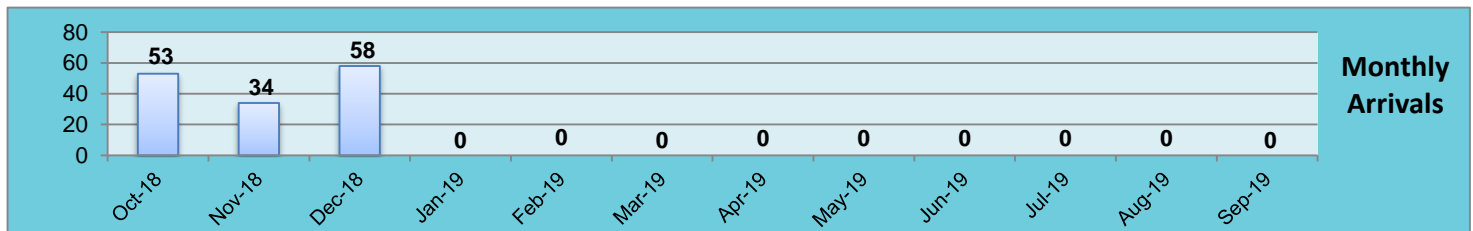

**San Diego County Resettlement Agencies
Monthly Refugee Arrivals Report for FFY 18 - 19 by Country of Origin**

Country of Origin	Oct-18	Nov-18	Dec-18	Jan-19	Feb-19	Mar-19	Apr-19	May-19	Jun-19	Jul-19	Aug-19	Sep-19	FFY Total
Afghanistan	15	6	25										46
Bhutan	-	-	-										0
Burma	-	-	-										0
Cameron	-	-	-										0
Central African Republic	-	-	-										0
Columbia	-	-	-										0
Cuba	3	-	-										3
Democratic Republic of Congo	11	10	12										33
El Salvador	-	-	-										0
Eritrea	2	-	1										3
Ethiopia	2	-	-										2
Guatemala	-	-	-										0
Haiti	12	11	19										42
India	-	-	-										0
Iran	-	-	1										1
Iraq	-	2	-										2
Kenya	2	-	-										2
Lebanon	2	-	-										2
Moldova	-	1	-										1
Nicaragua	-	-	-										0
Nigeria	-	-	-										0
Pakistan	-	-	-										0
Russia	-	3	-										3
Somalia	-	1	-										1
Sri Lanka	-	-	-										0
Syria	4	-	-										4
Uganda	-	-	-										0
Ukraine	-	-	-										0
Venezuela	-	-	-										0
Vietnam	-	-	-										0
Yemen	-	-	-										0
Overall Total	53	34	58	0	0	0	0	0	0	0	0	0	145
Number of Individuals Eligible for RCA (Single Adults/Couples with no Children under 18)	20	15	6	0	0	0	0	0	0	0	0	0	41
Number of Individuals Eligible for CalWORKs (including children)	33	19	52										104
Number of Potential CalWORKs Cases Referred to County	10	6	12										28

Afghanistan	32%
Haiti	29%
Democratic Republic of Congo	23%
Remainder	17%

**San Diego County Resettlement Agencies
Monthly Refugee Arrivals Report for FFY 18 - 19 by Country of Origin**

SUMMARY OF THE ARRIVALS REPORT