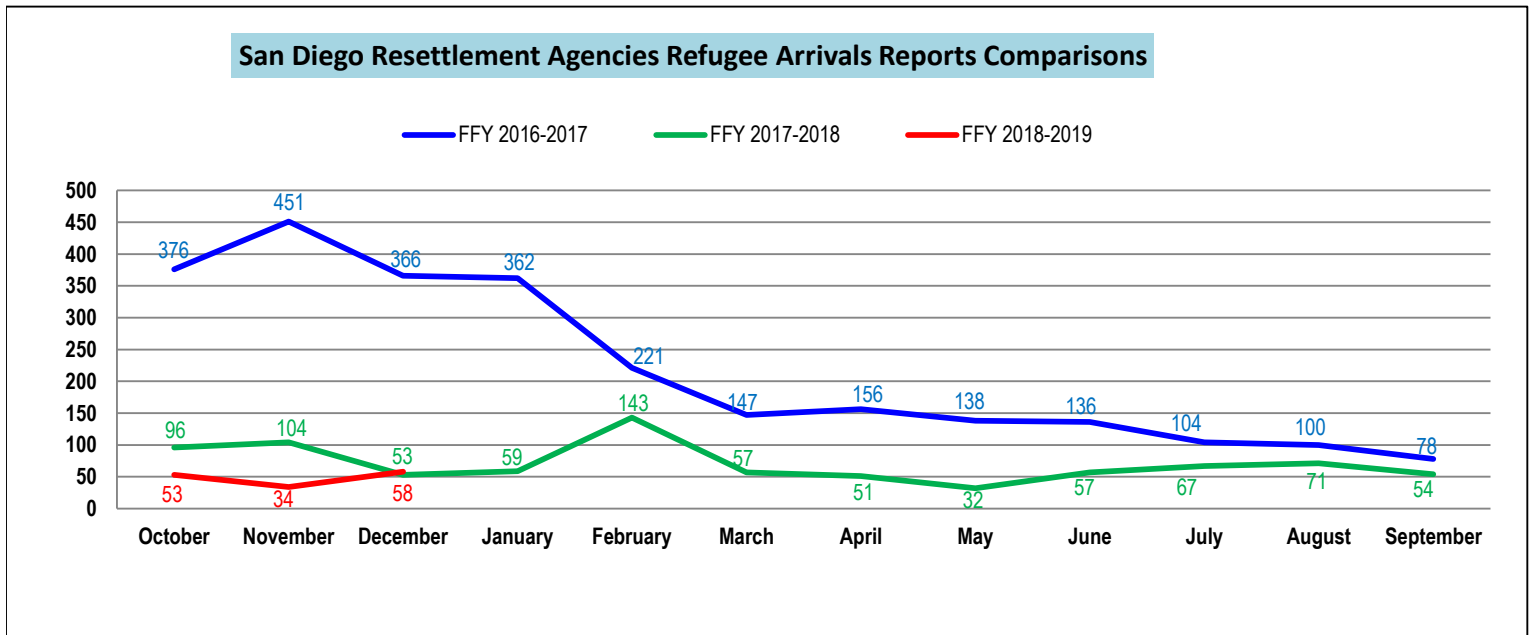

**San Diego County Resettlement Agencies
Monthly Refugee Arrivals Report for FFY 18 - 19 by Country of Origin**

Country of Origin	Oct-18	Nov-18	Dec-18	Jan-19	Feb-19	Mar-19	Apr-19	May-19	Jun-19	Jul-19	Aug-19	Sep-19	FFY Total
Afghanistan	15	6	25										46
Bhutan	-	-	-										0
Burma	-	-	-										0
Cameron	-	-	-										0
Central African Republic	-	-	-										0
Columbia	-	-	-										0
Cuba	3	-	-										3
Democratic Republic of Congo	11	10	12										33
El Salvador	-	-	-										0
Eritrea	2	-	1										3
Ethiopia	2	-	-										2
Guatemala	-	-	-										0
Haiti	12	11	19										42
India	-	-	-										0
Iran	-	-	1										1
Iraq	-	2	-										2
Kenya	2	-	-										2
Lebanon	2	-	-										2
Moldova	-	1	-										1
Nicaragua	-	-	-										0
Nigeria	-	-	-										0
Pakistan	-	-	-										0
Russia	-	3	-										3
Somalia	-	1	-										1
Sri Lanka	-	-	-										0
Syria	4	-	-										4
Uganda	-	-	-										0
Ukraine	-	-	-										0
Venezuela	-	-	-										0
Vietnam	-	-	-										0
Yemen	-	-	-										0
Overall Total	53	34	58	0	0	0	0	0	0	0	0	0	145
Number of Individuals Eligible for RCA (Single Adults/Couples with no Children under 18)	20	15	6	0	0	0	0	0	0	0	0	0	41
Number of Individuals Eligible for CalWORKs (including children)	33	19	52										104
Number of Potential CalWORKs Cases Referred to County	10	6	12										28

Afghanistan	32%
Haiti	29%
Democratic Republic of Congo	23%
Remainder	17%

**San Diego County Resettlement Agencies
Monthly Refugee Arrivals Report for FFY 18 - 19 by Country of Origin**

SUMMARY OF THE ARRIVALS REPORT