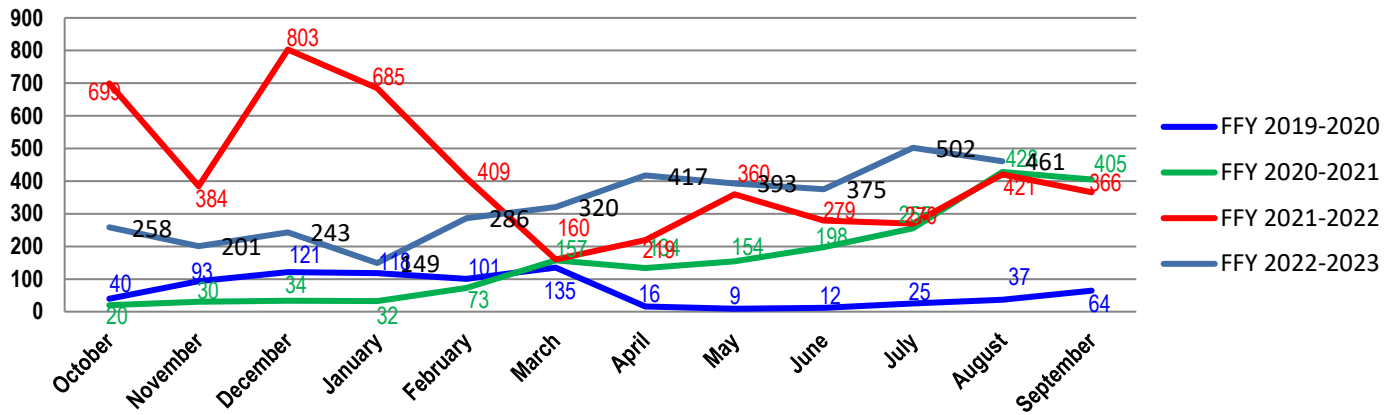

**San Diego County Resettlement Agencies
Monthly Refugee Arrivals Report for FFY 22 - 23 by Country of Origin**

San Diego Resettlement Agencies Refugee Arrivals Reports Comparisons

Total for August 2023

461

• Non Afghan Primary Refugees =	62	13%
• Secondary Refugees =	0	0%
• Asylee =	0	0%
• Cuban/Haitians =	291	63%
• Trafficking Victims =	0	0%

ARRIVALS FROM AFGHANISTAN AND IRAQ FOR 08/2023

Afghan Arrivals for 08/2023

with SIV status =	47
with SIP status =	0
with HP status =	0
with Refugee status =	61
Total =	108

Iraqi Arrivals for 08/2023

with SIV status =	0
Total =	0

Total Year to Date FFY 22-23

3,604

• Refugees including Afghans =	729	20%
• Secondary Refugees =	9	0%
• Asylee =	3	0%
• Cuban/Haitians =	2,375	66%
• Trafficking Victims =	0	0%
• Afghans with SIVs =	475	13%
• Afghans with SIPs =	0	0%
• Afghans with HPs =	9	0%
• Iraqi with SIVs =	4	0%

13%