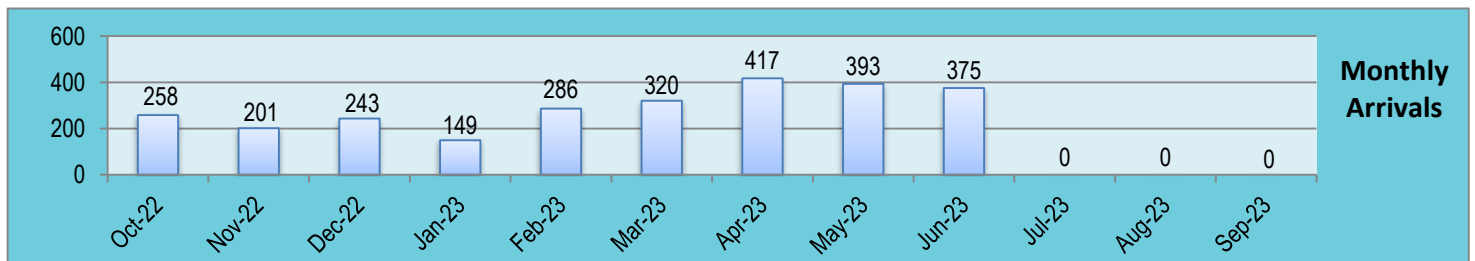

**San Diego County Resettlement Agencies
Monthly Refugee Arrivals Report for FFY 22 - 23 by Country of Origin**

Country of Origin	Oct-22	Nov-22	Dec-22	Jan-23	Feb-23	Mar-23	Apr-23	May-23	Jun-23	Jul-23	Aug-23	Sep-23	FFY Total
Afghanistan	44	26	35	19	53	86	133	130	92				618
Armenia	-	-	-	-	-	-	-	-	-	-	-	-	0
Brazil	-	-	-	-	-	-	-	1	-	-	-	-	1
Burma	-	-	-	-	-	-	-	-	-	-	-	-	0
Burundi	-	-	-	-	-	-	-	6	-	-	-	-	6
Cameroon	-	-	-	-	-	-	-	-	-	-	-	-	0
Central African Republic	-	-	-	-	-	-	-	-	-	-	-	-	0
Cuba	14	28	44	12	7	9	11	17	17				159
Czech Republic	-	-	-	-	-	-	-	-	-	-	-	-	0
Democratic Republic of Congo		6	7	-	6	20	-			-		-	39
El Salvador	-	-	-	-	-	-	-	-	-	-	-	-	0
Eritrea	-	-	-	-	-	-	-	1	-	-	-	-	1
Estonia	-	-	-	-	-	-	-	-	-	-	-	-	0
Ethiopia	-	-	-	-	-	-	-	-	-	-	-	-	0
Guatemala	-	-	-	-	-	-	-	-	-	-	-	-	0
Haiti	198	131	137	116	197	175	232	219	196				1,601
Honduras													0
Iran					1		3	1	5				10
Iraq		1		2	11	27	10	7	15				73
Mali		-	-	-	-	-	-	-	-	-	-	-	0
Mexico	-	-	-	-	-	-	-	-	-	-	-	-	0
Moldova	-	-	6	-	-	-	-	4	-	-	-	-	10
Nicaragua	-	-	-	-	-	-	-	-	-	-	-	-	0
Pakistan	-	-	-	-	-	-	-	-	-	-	-	-	0
Palestine	-	-	-	-	-	-	-	-	-	-	-	-	0
Republic of Congo	-	-					3						3
Somalia	-		2										2
South Sudan	-	9	7				11						27
Syria	-		5		11	3	13	7	49				88
Ukraine	2	-	-	-	-	-	-	-	1				3
Vietnam	-	-	-	-	-	-	-	-	-	-	-	-	0
Venezuela							1						1
Overall Total	258	201	243	149	286	320	417	393	375	0	0	0	2,642
Number of Individuals Eligible for RCA (Single Adults/Couples with no Children under 18)	114	87	109	64	140	108	117	135	143	0	0	0	1,017
Number of Individuals Eligible for CalWORKs (including children)	144	114	134	85	146	212	300	258	232				1,625
Number of Potential CalWORKs Cases Referred to County	45	33	35	23	35	57	72	69	59				428

Top Two Arrivals for FFY 21-22	
Afghanistan	23%

**San Diego County Resettlement Agencies
Monthly Refugee Arrivals Report for FFY 22 - 23 by Country of Origin**

Haiti	61%
Remainder	13%

SUMMARY OF THE ARRIVALS REPORT