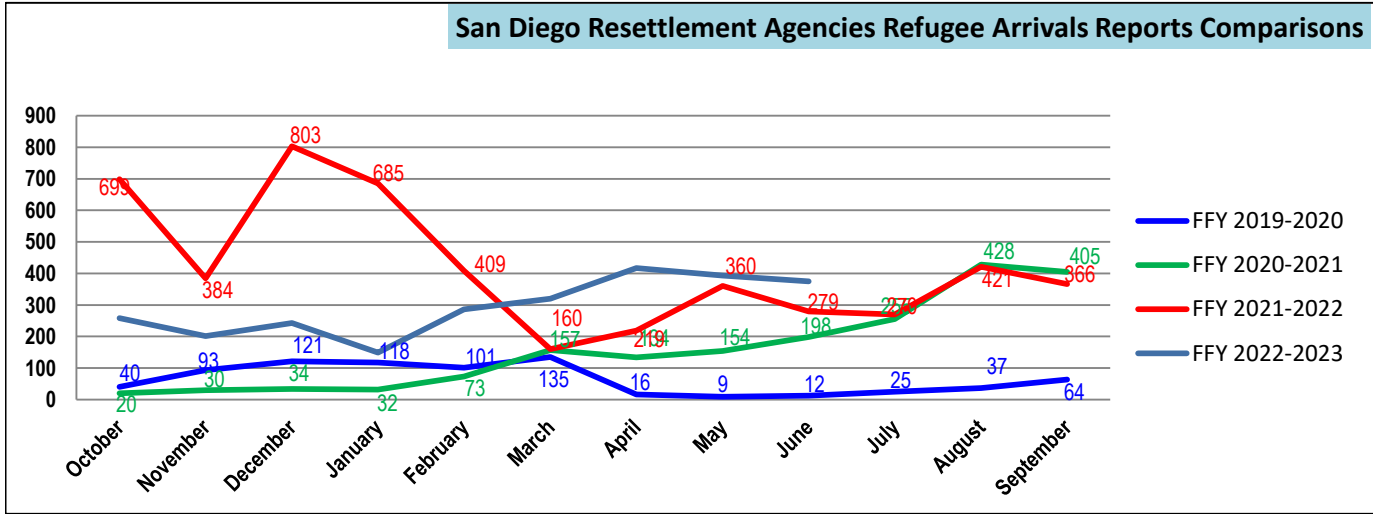

**San Diego County Resettlement Agencies
Monthly Refugee Arrivals Report for FFY 22 - 23 by Country of Origin**

Country of Origin	Oct-22	Nov-22	Dec-22	Jan-23	Feb-23	Mar-23	Apr-23	May-23	Jun-23	Jul-23	Aug-23	Sep-23	FFY Total
Afghanistan	44	26	35	19	53	86	133	130	92				618
Armenia	-	-	-	-	-	-	-	-	-	-	-	-	0
Brazil	-	-	-	-	-	-	-	1	-	-	-	-	1
Burma	-	-	-	-	-	-	-	-	-	-	-	-	0
Burundi	-	-	-	-	-	-	-	6	-	-	-	-	6
Cameroon	-	-	-	-	-	-	-	-	-	-	-	-	0
Central African Republic	-	-	-	-	-	-	-	-	-	-	-	-	0
Cuba	14	28	44	12	7	9	11	17	17				159
Czech Republic	-	-	-	-	-	-	-	-	-	-	-	-	0
Democratic Republic of Congo		6	7	-	6	20	-			-		-	39
El Salvador	-	-	-	-	-	-	-	-	-	-	-	-	0
Eritrea	-	-	-	-	-	-	-	1	-	-	-	-	1
Estonia	-	-	-	-	-	-	-	-	-	-	-	-	0
Ethiopia	-	-	-	-	-	-	-	-	-	-	-	-	0
Guatemala	-	-	-	-	-	-	-	-	-	-	-	-	0
Haiti	198	131	137	116	197	175	232	219	196				1,601
Honduras													0
Iran					1		3	1	5				10
Iraq		1		2	11	27	10	7	15				73
Mali		-	-	-	-	-	-	-	-	-	-	-	0
Mexico	-	-	-	-	-	-	-	-	-	-	-	-	0
Moldova	-	-	6	-	-	-	-	4	-	-	-	-	10
Nicaragua	-	-	-	-	-	-	-	-	-	-	-	-	0
Pakistan	-	-	-	-	-	-	-	-	-	-	-	-	0
Palestine	-	-	-	-	-	-	-	-	-	-	-	-	0
Republic of Congo	-	-					3						3
Somalia	-		2										2
South Sudan	-	9	7				11						27
Syria	-		5		11	3	13	7	49				88
Ukraine	2	-	-	-	-	-	-	-	1				3
Vietnam	-	-	-	-	-	-	-	-	-	-	-	-	0
Venezuela							1						1
Overall Total	258	201	243	149	286	320	417	393	375	0	0	0	2,642
Number of Individuals Eligible for RCA (Single Adults/Couples with no Children under 18)	114	87	109	64	140	108	117	135	143	0	0	0	1,017
Number of Individuals Eligible for CalWORKs (including children)	144	114	134	85	146	212	300	258	232				1,625
Number of Potential CalWORKs Cases Referred to County	45	33	35	23	35	57	72	69	59				428

Top Two Arrivals for FFY 21-22	
Afghanistan	23%

**San Diego County Resettlement Agencies
Monthly Refugee Arrivals Report for FFY 22 - 23 by Country of Origin**

Haiti	61%
Remainder	13%

SUMMARY OF THE ARRIVALS REPORT