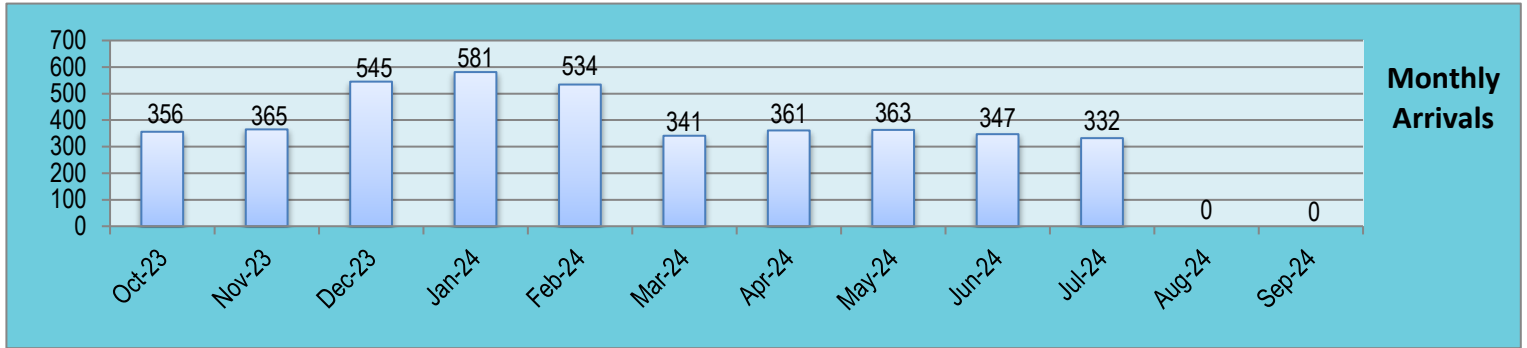

**San Diego County Resettlement Agencies
Monthly Refugee Arrivals Report for FFY 23 - 24 by Country of Origin**

Top Two Arrivals for FFY 23-24	
Haiti	44%
Afghanistan	35%
Remainder	21%