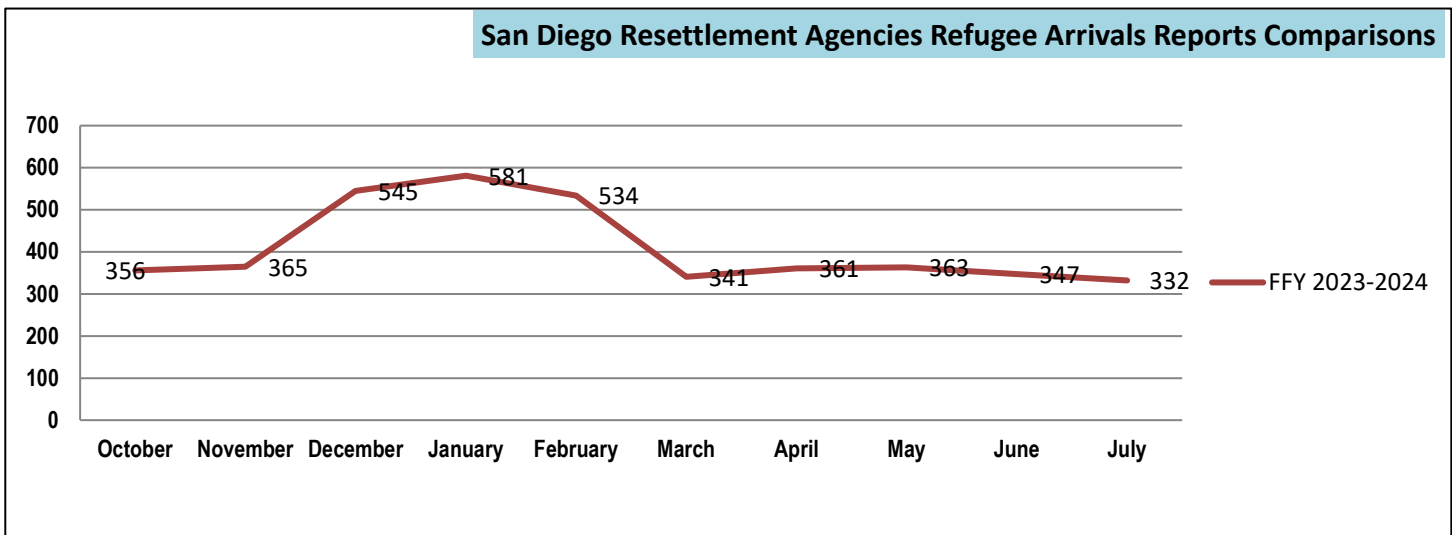

**San Diego County Resettlement Agencies
Monthly Refugee Arrivals Report for FFY 23 - 24 by Country of Origin**

Top Two Arrivals for FFY 23-24	
Haiti	44%
Afghanistan	35%
Remainder	21%