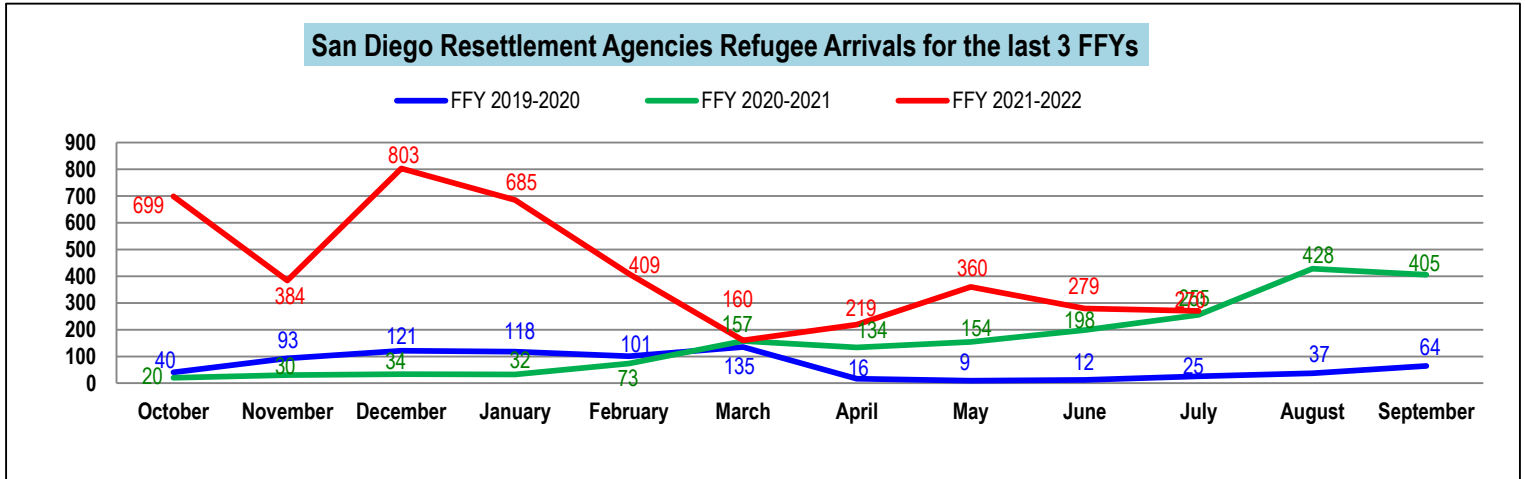

**San Diego County Resettlement Agencies
Monthly Refugee Arrivals Report for FFY 21 - 22 by Country of Origin**

SUMMARY OF THE ARRIVALS REPORT

Total for July 2022 **270**

- Non Afghan Primary Refugees = 29 11%
- Secondary Refugees = 0 0%
- Asylee = 0 0%
- Cuban/Haitians = 156 58%
- Trafficking Victims = 0 0%

Total for the Year to Date FFY 21-22 **4,268**

- Refugees including Afghans = 725 17%
- Secondary Refugees = 5 0%
- Asylee = 5 0%
- Cuban/Haitians = 1,132 27%
- Trafficking Victims = 0 0%
- Afghans with SIVs = 184 4%
- Afghans with SIPs = 131 3%
- Afghans with HPs = 2,082 49%
- Iraqi with SIVs = 4 0%

56%

ARRIVALS FROM AFGHANISTAN AND IRAQ FOR 07/2022

Afghan Arrivals for 07/2022

with SIV status =	57
with SIP status =	0
with HP status =	28
With Refugee status =	0
Total =	85

Iraqi Arrivals for 07/2022

with SIV status =	0
Total =	0