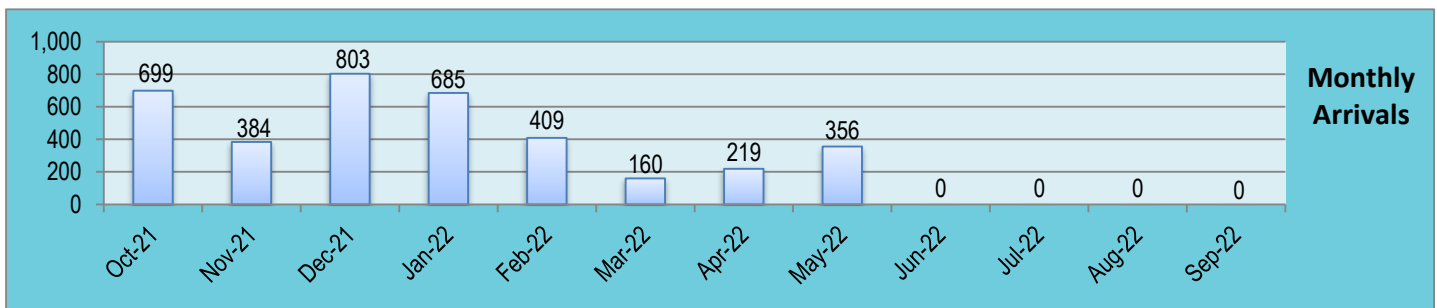

**San Diego County Resettlement Agencies
Monthly Refugee Arrivals Report for FFY 21 - 22 by Country of Origin**

Country of Origin	Oct-21	Nov-21	Dec-21	Jan-22	Feb-22	Mar-22	Apr-22	May-22	Jun-22	Jul-22	Aug-22	Sep-22	FFY Total
Afghanistan	560	308	725	552	311	42	52	77	-	-	-	-	2,627
Armenia	-	-	-	-	5	-	-	-	-	-	-	-	5
Brazil	-	-	-	-	-	-	-	-	-	-	-	-	0
Burma	-	-	-	-	-	-	-	-	-	-	-	-	0
Cameron	-	-	-	-	-	-	-	-	-	-	-	-	0
Central African Republic	-	-	-	-	5	-	-	-	-	-	-	-	5
Cuba	5	4	11	12	5	22	26	21	-	-	-	-	106
Czech Republic	-	-	-	-	-	-	-	-	-	-	-	-	0
Democratic Republic of Congo	5	-	-	-	6	1	-	2	-	-	-	-	14
El Salvador	-	-	-	-	4	-	-	-	-	-	-	-	4
Estonia	-	-	-	-	-	-	-	-	-	-	-	-	0
Ethiopia	-	-	-	-	-	-	-	-	-	-	-	-	0
Guatemala	-	-	-	-	-	3	-	8	-	-	-	-	11
Haiti	122	36	57	81	40	55	98	217	-	-	-	-	706
Honduras	-	3	-	-	1	5	-	-	-	-	-	-	9
Iran	-	-	-	-	2	-	-	-	-	-	-	-	2
Iraq	6	7	1	8	11	-	-	1	-	-	-	-	34
Mali	1	-	-	-	-	-	-	-	-	-	-	-	1
Mexico	-	-	-	-	1	-	-	-	-	-	-	-	1
Moldova	-	-	-	-	-	2	-	-	-	-	-	-	2
Nicaragua	-	-	-	-	-	-	-	-	-	-	-	-	0
Pakistan	-	-	-	5	-	-	-	-	-	-	-	-	5
Palestine	-	-	-	-	-	-	-	-	-	-	-	-	0
Republic of Congo	-	-	-	-	-	-	-	-	-	-	-	-	0
Somalia	-	-	4	-	-	-	-	-	-	-	-	-	4
South Sudan	-	-	-	-	1	-	4	1	-	-	-	-	6
Syria	-	26	5	27	17	30	39	29	-	-	-	-	173
Ukraine	-	-	-	-	-	-	-	-	-	-	-	-	0
Vietnam	-	-	-	-	-	-	-	-	-	-	-	-	0
Overall Total	699	384	803	685	409	160	219	356	0	0	0	0	3,715
Number of Individuals Eligible for RCA (Single Adults/Couples with no Children under 18)	73	104	149	138	104	66	49	87	0	0	0	0	770
Number of Individuals Eligible for CalWORKs (including children)	626	280	654	547	305	94	170	269					2,945
Number of Potential CalWORKs Cases Referred to County	131	58	150	134	74	24	55	82					708

Afghanistan	71%
Haiti	19%
Syria	5%
Remainder	6%

**San Diego County Resettlement Agencies
Monthly Refugee Arrivals Report for FFY 21 - 22 by Country of Origin
San Diego Resettlement Agencies Refugee Arrivals for the last 3 FFYs**