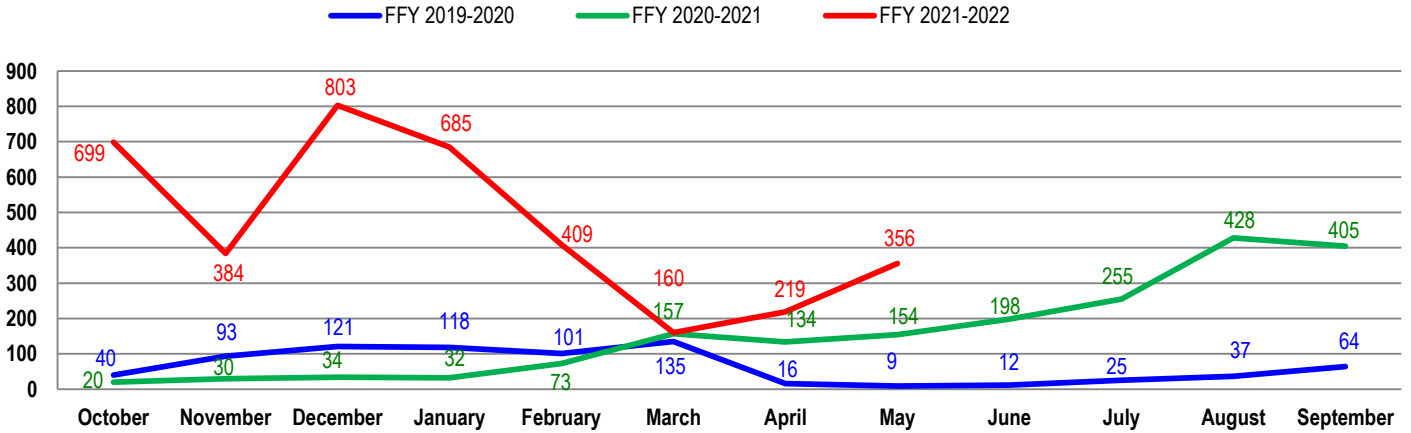

**San Diego County Resettlement Agencies
Monthly Refugee Arrivals Report for FFY 21 - 22 by Country of Origin
San Diego Resettlement Agencies Refugee Arrivals for the last 3 FFYs**

SUMMARY OF THE ARRIVALS REPORT

Total for May 2022	356	
• Non Afghan Primary Refugees =	55	15%
• Secondary Refugees =	0	0%
• Asylee =	0	0%
• Cuban/Haitians =	238	67%
• Trafficking Victims =	0	0%

Total for the Year to Date FFY 21-22	3,715	
• Refugees including Afghans =	622	17%
• Secondary Refugees =	5	0%
• Asylee =	5	0%
• Cuban/Haitians =	812	22%
• Trafficking Victims =	0	0%
• Afghans with SIVs =	107	3%
• Afghans with SIPs =	131	4%
• Afghans with HPs =	2,029	55%
• Iraqi with SIVs =	4	0%

61%

ARRIVALS FROM IRAQ AND AFGHANISTAN FOR 05/2022

Afghan Arrivals for 05/2022	
with SIV status =	20
with SIP status =	0
with HP status =	43
With Refugee Status =	0
Total =	63

Iraqi Arrivals for 05/2022	
with SIV status =	0
Total =	0