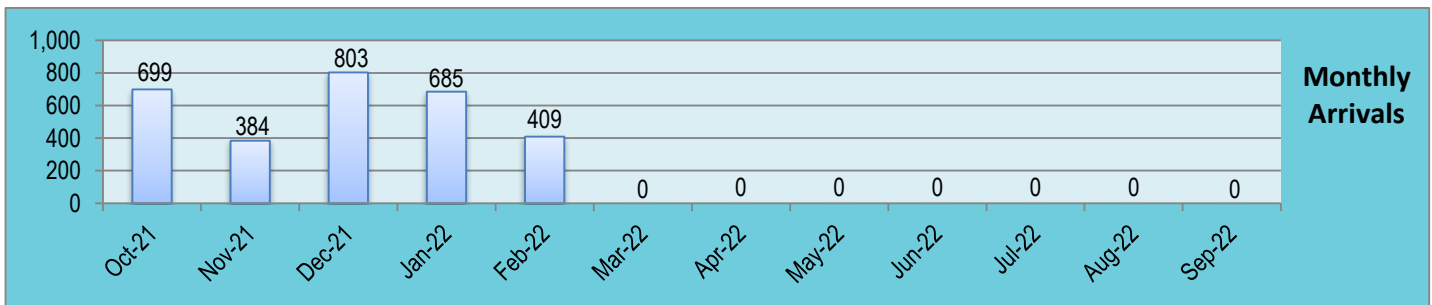

**San Diego County Resettlement Agencies
Monthly Refugee Arrivals Report for FFY 21 - 22 by Country of Origin**

Country of Origin	Oct-21	Nov-21	Dec-21	Jan-22	Feb-22	Mar-22	Apr-22	May-22	Jun-22	Jul-22	Aug-22	Sep-22	FFY Total
Afghanistan	560	308	725	552	311	-	-	-	-	-	-	-	2,456
Armenia	-	-	-	-	5	-	-	-	-	-	-	-	5
Brazil	-	-	-	-	-	-	-	-	-	-	-	-	0
Burma	-	-	-	-	-	-	-	-	-	-	-	-	0
Cameron	-	-	-	-	-	-	-	-	-	-	-	-	0
Central African Republic	-	-	-	-	5	-	-	-	-	-	-	-	5
Cuba	5	4	11	12	5	-	-	-	-	-	-	-	37
Czech Republic	-	-	-	-	-	-	-	-	-	-	-	-	0
Democratic Republic of Congo	5	-	-	-	6	-	-	-	-	-	-	-	11
El Salvador	-	-	-	-	4	-	-	-	-	-	-	-	4
Estonia	-	-	-	-	-	-	-	-	-	-	-	-	0
Ethiopia	-	-	-	-	-	-	-	-	-	-	-	-	0
Guatemala	-	-	-	-	-	-	-	-	-	-	-	-	0
Haiti	122	36	57	81	40	-	-	-	-	-	-	-	336
Honduras	-	3	-	-	1	-	-	-	-	-	-	-	4
Iran	-	-	-	-	2	-	-	-	-	-	-	-	2
Iraq	6	7	1	8	11	-	-	-	-	-	-	-	33
Mali	1	-	-	-	-	-	-	-	-	-	-	-	1
Mexico	-	-	-	-	1	-	-	-	-	-	-	-	1
Nicaragua	-	-	-	-	-	-	-	-	-	-	-	-	0
Pakistan	-	-	-	5	-	-	-	-	-	-	-	-	5
Palestine	-	-	-	-	-	-	-	-	-	-	-	-	0
Republic of Congo	-	-	-	-	-	-	-	-	-	-	-	-	0
Russia	-	-	-	-	-	-	-	-	-	-	-	-	0
Somalia	-	-	4	-	-	-	-	-	-	-	-	-	4
South Sudan	-	-	-	-	1	-	-	-	-	-	-	-	1
Syria	-	26	5	27	17	-	-	-	-	-	-	-	75
Ukraine	-	-	-	-	-	-	-	-	-	-	-	-	0
Vietnam	-	-	-	-	-	-	-	-	-	-	-	-	0
Overall Total	699	384	803	685	409	0	0	0	0	0	0	0	2,980
Number of Individuals Eligible for RCA (Single Adults/Couples with no Children under 18)	73	104	149	138	104	0	0	0	0	0	0	0	568
Number of Individuals Eligible for CalWORKs (including children)	626	280	654	547	305								2,412
Number of Potential CalWORKs Cases Referred to County	131	58	150	134	74								547

Afghanistan	82%
Haiti	11%
Syria	3%
Remainder	4%

**San Diego County Resettlement Agencies
Monthly Refugee Arrivals Report for FFY 21 - 22 by Country of Origin**

San Diego Resettlement Agencies Refugee Arrivals for the last 3 FFYs