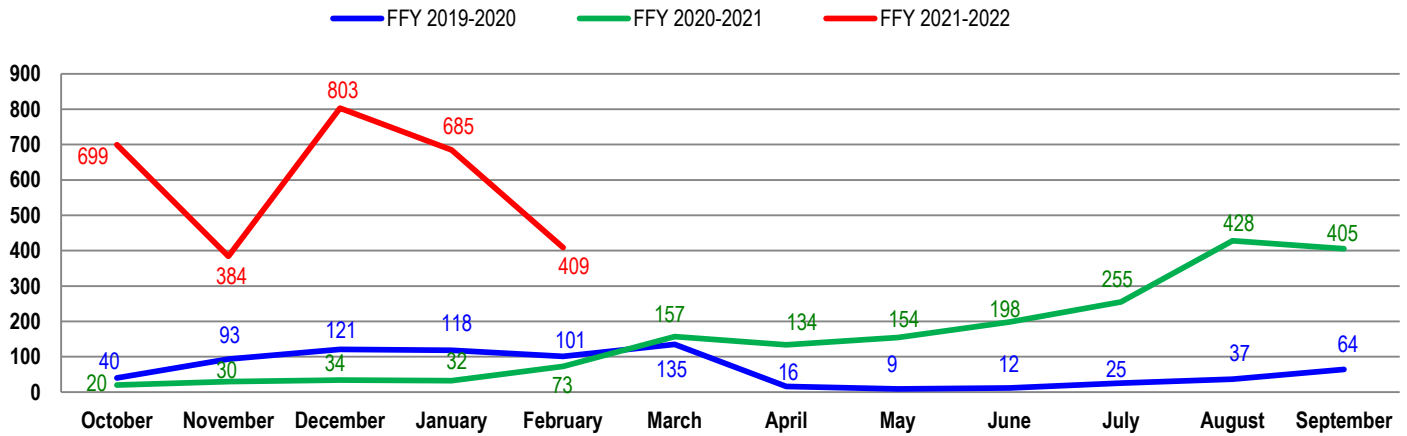

**San Diego County Resettlement Agencies
Monthly Refugee Arrivals Report for FFY 21 - 22 by Country of Origin**

Country of Origin	Oct-21	Nov-21	Dec-21	Jan-22	Feb-22	Mar-22	Apr-22	May-22	Jun-22	Jul-22	Aug-22	Sep-22	FFY Total
Afghanistan	560	308	725	552	311	-	-	-	-	-	-	-	2,456
Armenia	-	-	-	-	5	-	-	-	-	-	-	-	5
Brazil	-	-	-	-	-	-	-	-	-	-	-	-	0
Burma	-	-	-	-	-	-	-	-	-	-	-	-	0
Cameron	-	-	-	-	-	-	-	-	-	-	-	-	0
Central African Republic	-	-	-	-	5	-	-	-	-	-	-	-	5
Cuba	5	4	11	12	5	-	-	-	-	-	-	-	37
Czech Republic	-	-	-	-	-	-	-	-	-	-	-	-	0
Democratic Republic of Congo	5	-	-	-	6	-	-	-	-	-	-	-	11
El Salvador	-	-	-	-	4	-	-	-	-	-	-	-	4
Estonia	-	-	-	-	-	-	-	-	-	-	-	-	0
Ethiopia	-	-	-	-	-	-	-	-	-	-	-	-	0
Guatemala	-	-	-	-	-	-	-	-	-	-	-	-	0
Haiti	122	36	57	81	40	-	-	-	-	-	-	-	336
Honduras	-	3	-	-	1	-	-	-	-	-	-	-	4
Iran	-	-	-	-	2	-	-	-	-	-	-	-	2
Iraq	6	7	1	8	11	-	-	-	-	-	-	-	33
Mali	1	-	-	-	-	-	-	-	-	-	-	-	1
Mexico	-	-	-	-	1	-	-	-	-	-	-	-	1
Nicaragua	-	-	-	-	-	-	-	-	-	-	-	-	0
Pakistan	-	-	-	5	-	-	-	-	-	-	-	-	5
Palestine	-	-	-	-	-	-	-	-	-	-	-	-	0
Republic of Congo	-	-	-	-	-	-	-	-	-	-	-	-	0
Russia	-	-	-	-	-	-	-	-	-	-	-	-	0
Somalia	-	-	4	-	-	-	-	-	-	-	-	-	4
South Sudan	-	-	-	-	1	-	-	-	-	-	-	-	1
Syria	-	26	5	27	17	-	-	-	-	-	-	-	75
Ukraine	-	-	-	-	-	-	-	-	-	-	-	-	0
Vietnam	-	-	-	-	-	-	-	-	-	-	-	-	0
Overall Total	699	384	803	685	409	0	0	0	0	0	0	0	2,980
Number of Individuals Eligible for RCA (Single Adults/Couples with no Children under 18)	73	104	149	138	104	0	0	0	0	0	0	0	568
Number of Individuals Eligible for CalWORKs (including children)	626	280	654	547	305								2,412
Number of Potential CalWORKs Cases Referred to County	131	58	150	134	74								547

Afghanistan	82%
Haiti	11%
Syria	3%
Remainder	4%

**San Diego County Resettlement Agencies
Monthly Refugee Arrivals Report for FFY 21 - 22 by Country of Origin**

San Diego Resettlement Agencies Refugee Arrivals for the last 3 FFYs