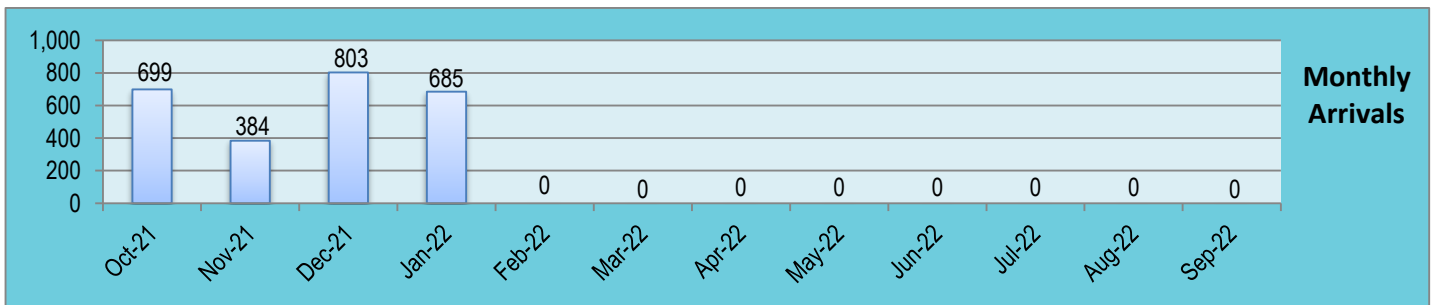

**San Diego County Resettlement Agencies
Monthly Refugee Arrivals Report for FFY 21 - 22 by Country of Origin**

Country of Origin	Oct-21	Nov-21	Dec-21	Jan-22	Feb-22	Mar-22	Apr-22	May-22	Jun-22	Jul-22	Aug-22	Sep-22	FFY Total
Afghanistan	560	308	725	552	-	-	-	-	-	-	-	-	2,145
Angola	-	-	-	-	-	-	-	-	-	-	-	-	0
Brazil	-	-	-	-	-	-	-	-	-	-	-	-	0
Burma	-	-	-	-	-	-	-	-	-	-	-	-	0
Cameron	-	-	-	-	-	-	-	-	-	-	-	-	0
Central African Republic	-	-	-	-	-	-	-	-	-	-	-	-	0
Cuba	5	4	11	12	-	-	-	-	-	-	-	-	32
Czech Republic	-	-	-	-	-	-	-	-	-	-	-	-	0
Democratic Republic of Congo	5	-	-	-	-	-	-	-	-	-	-	-	5
El Salvador	-	-	-	-	-	-	-	-	-	-	-	-	0
Estonia	-	-	-	-	-	-	-	-	-	-	-	-	0
Ethiopia	-	-	-	-	-	-	-	-	-	-	-	-	0
Guatemala	-	-	-	-	-	-	-	-	-	-	-	-	0
Haiti	122	36	57	81	-	-	-	-	-	-	-	-	296
Honduras	-	3	-	-	-	-	-	-	-	-	-	-	3
Iran	-	-	-	-	-	-	-	-	-	-	-	-	0
Iraq	6	7	1	8	-	-	-	-	-	-	-	-	22
Mali	1	-	-	-	-	-	-	-	-	-	-	-	1
Nepal	-	-	-	-	-	-	-	-	-	-	-	-	0
Nicaragua	-	-	-	-	-	-	-	-	-	-	-	-	0
Pakistan	-	-	-	5	-	-	-	-	-	-	-	-	5
Palestine	-	-	-	-	-	-	-	-	-	-	-	-	0
Republic of Congo	-	-	-	-	-	-	-	-	-	-	-	-	0
Russia	-	-	-	-	-	-	-	-	-	-	-	-	0
Somalia	-	-	4	-	-	-	-	-	-	-	-	-	4
South Sudan	-	-	-	-	-	-	-	-	-	-	-	-	0
Syria	-	26	5	27	-	-	-	-	-	-	-	-	58
Ukraine	-	-	-	-	-	-	-	-	-	-	-	-	0
Vietnam	-	-	-	-	-	-	-	-	-	-	-	-	0
Overall Total	699	384	803	685	0	0	0	0	0	0	0	0	2,571
Number of Individuals Eligible for RCA (Single Adults/Couples with no Children under 18)	73	104	149	138	0	0	0	0	0	0	0	0	464
Number of Individuals Eligible for CalWORKs (including children)	626	280	654	547									2,107
Number of Potential CalWORKs Cases Referred to County	131	58	150	134									473

Afghanistan	83%
Haiti	12%
Syria	2%
Remainder	3%

**San Diego County Resettlement Agencies
Monthly Refugee Arrivals Report for FFY 21 - 22 by Country of Origin**

San Diego Resettlement Agencies Refugee Arrivals for the last 3 FFYs