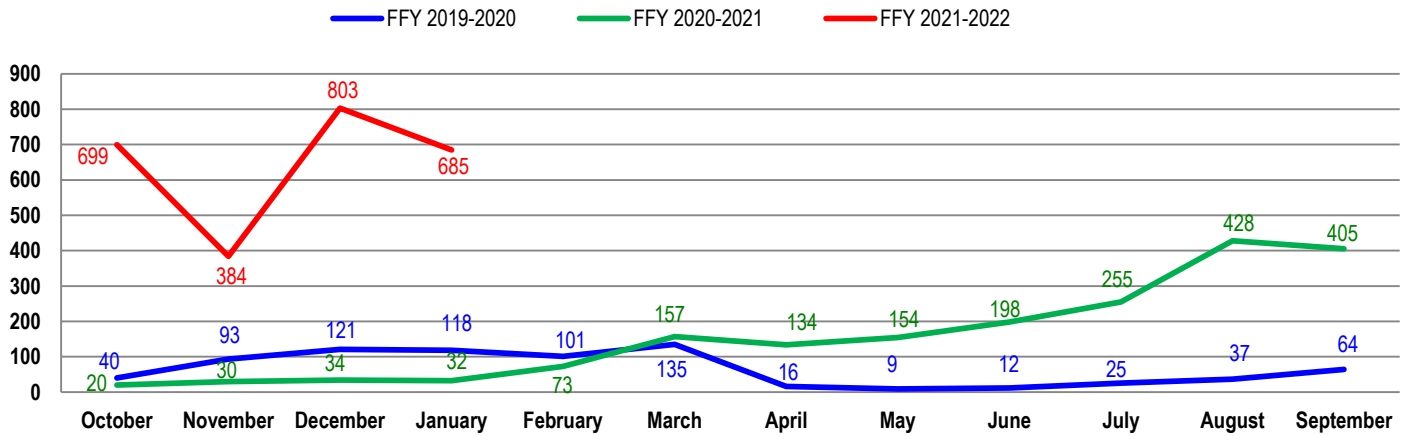

**San Diego County Resettlement Agencies
Monthly Refugee Arrivals Report for FFY 21 - 22 by Country of Origin**

Country of Origin	Oct-21	Nov-21	Dec-21	Jan-22	Feb-22	Mar-22	Apr-22	May-22	Jun-22	Jul-22	Aug-22	Sep-22	FFY Total
Afghanistan	560	308	725	552	-	-	-	-	-	-	-	-	2,145
Angola	-	-	-	-	-	-	-	-	-	-	-	-	0
Brazil	-	-	-	-	-	-	-	-	-	-	-	-	0
Burma	-	-	-	-	-	-	-	-	-	-	-	-	0
Cameron	-	-	-	-	-	-	-	-	-	-	-	-	0
Central African Republic	-	-	-	-	-	-	-	-	-	-	-	-	0
Cuba	5	4	11	12	-	-	-	-	-	-	-	-	32
Czech Republic	-	-	-	-	-	-	-	-	-	-	-	-	0
Democratic Republic of Congo	5	-	-	-	-	-	-	-	-	-	-	-	5
El Salvador	-	-	-	-	-	-	-	-	-	-	-	-	0
Estonia	-	-	-	-	-	-	-	-	-	-	-	-	0
Ethiopia	-	-	-	-	-	-	-	-	-	-	-	-	0
Guatemala	-	-	-	-	-	-	-	-	-	-	-	-	0
Haiti	122	36	57	81	-	-	-	-	-	-	-	-	296
Honduras	-	3	-	-	-	-	-	-	-	-	-	-	3
Iran	-	-	-	-	-	-	-	-	-	-	-	-	0
Iraq	6	7	1	8	-	-	-	-	-	-	-	-	22
Mali	1	-	-	-	-	-	-	-	-	-	-	-	1
Nepal	-	-	-	-	-	-	-	-	-	-	-	-	0
Nicaragua	-	-	-	-	-	-	-	-	-	-	-	-	0
Pakistan	-	-	-	5	-	-	-	-	-	-	-	-	5
Palestine	-	-	-	-	-	-	-	-	-	-	-	-	0
Republic of Congo	-	-	-	-	-	-	-	-	-	-	-	-	0
Russia	-	-	-	-	-	-	-	-	-	-	-	-	0
Somalia	-	-	4	-	-	-	-	-	-	-	-	-	4
South Sudan	-	-	-	-	-	-	-	-	-	-	-	-	0
Syria	-	26	5	27	-	-	-	-	-	-	-	-	58
Ukraine	-	-	-	-	-	-	-	-	-	-	-	-	0
Vietnam	-	-	-	-	-	-	-	-	-	-	-	-	0
Overall Total	699	384	803	685	0	0	0	0	0	0	0	0	2,571
Number of Individuals Eligible for RCA (Single Adults/Couples with no Children under 18)	73	104	149	138	0	0	0	0	0	0	0	0	464
Number of Individuals Eligible for CalWORKs (including children)	626	280	654	547									2,107
Number of Potential CalWORKs Cases Referred to County	131	58	150	134									473

Afghanistan	83%
Haiti	12%
Syria	2%
Remainder	3%

**San Diego County Resettlement Agencies
Monthly Refugee Arrivals Report for FFY 21 - 22 by Country of Origin**

San Diego Resettlement Agencies Refugee Arrivals for the last 3 FFYs