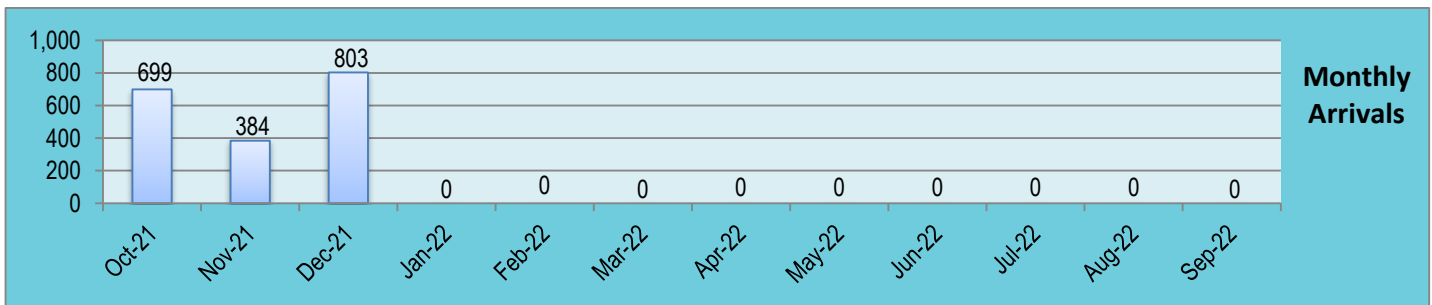

**San Diego County Resettlement Agencies
Monthly Refugee Arrivals Report for FFY 21 - 22 by Country of Origin**

Country of Origin	Oct-21	Nov-21	Dec-21	Jan-22	Feb-22	Mar-22	Apr-22	May-22	Jun-22	Jul-22	Aug-22	Sep-22	FFY Total
Afghanistan	560	308	725	-	-	-	-	-	-	-	-	-	1,593
Angola	-	-	-	-	-	-	-	-	-	-	-	-	0
Brazil	-	-	-	-	-	-	-	-	-	-	-	-	0
Burma	-	-	-	-	-	-	-	-	-	-	-	-	0
Cameron	-	-	-	-	-	-	-	-	-	-	-	-	0
Central African Republic	-	-	-	-	-	-	-	-	-	-	-	-	0
Cuba	5	4	11	-	-	-	-	-	-	-	-	-	20
Czech Republic	-	-	-	-	-	-	-	-	-	-	-	-	0
Democratic Republic of Congo	5	-	-	-	-	-	-	-	-	-	-	-	5
El Salvador	-	-	-	-	-	-	-	-	-	-	-	-	0
Estonia	-	-	-	-	-	-	-	-	-	-	-	-	0
Ethiopia	-	-	-	-	-	-	-	-	-	-	-	-	0
Guatemala	-	-	-	-	-	-	-	-	-	-	-	-	0
Haiti	122	36	57	-	-	-	-	-	-	-	-	-	215
Honduras	-	3	-	-	-	-	-	-	-	-	-	-	3
Iran	-	-	-	-	-	-	-	-	-	-	-	-	0
Iraq	6	7	1	-	-	-	-	-	-	-	-	-	14
Mali	1	-	-	-	-	-	-	-	-	-	-	-	1
Nepal	-	-	-	-	-	-	-	-	-	-	-	-	0
Nicaragua	-	-	-	-	-	-	-	-	-	-	-	-	0
Pakistan	-	-	-	-	-	-	-	-	-	-	-	-	0
Palestine	-	-	-	-	-	-	-	-	-	-	-	-	0
Republic of Congo	-	-	-	-	-	-	-	-	-	-	-	-	0
Russia	-	-	-	-	-	-	-	-	-	-	-	-	0
Somalia	-	-	4	-	-	-	-	-	-	-	-	-	4
South Sudan	-	-	-	-	-	-	-	-	-	-	-	-	0
Syria	-	26	5	-	-	-	-	-	-	-	-	-	31
Ukraine	-	-	-	-	-	-	-	-	-	-	-	-	0
Vietnam	-	-	-	-	-	-	-	-	-	-	-	-	0
Overall Total	699	384	803	0	0	0	0	0	0	0	0	0	1,886
Number of Individuals Eligible for RCA (Single Adults/Couples with no Children under 18)	73	104	149	0	0	0	0	0	0	0	0	0	326
Number of Individuals Eligible for CalWORKs (including children)	626	280	654										1,560
Number of Potential CalWORKs Cases Referred to County	131	58	150										339

Afghanistan	84%
Haiti	11%
Syria	2%
Remainder	2%

**San Diego County Resettlement Agencies
Monthly Refugee Arrivals Report for FFY 21 - 22 by Country of Origin**

San Diego Resettlement Agencies Refugee Arrivals for the last 3 FFYs