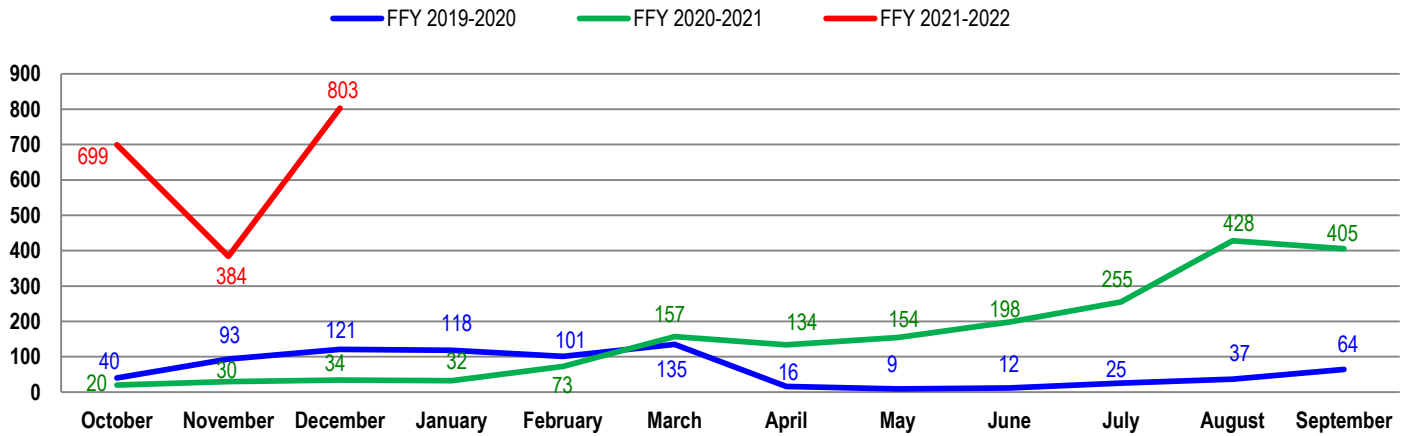

**San Diego County Resettlement Agencies
Monthly Refugee Arrivals Report for FFY 21 - 22 by Country of Origin**

San Diego Resettlement Agencies Refugee Arrivals for the last 3 FFYs

SUMMARY OF THE ARRIVALS REPORT

Total for December 2021	803	
• Non Afghan Primary Refugees =	10	1%
• Secondary Refugees =	0	0%
• Asylee =	0	0%
• Cuban/Haitians =	68	8%
• Trafficking Victims =	0	0%

Total for the Year to Date FFY 21-22	1,886	
• Refugees including Afghans =	238	13%
• Secondary Refugees =	5	0%
• Asylee =	4	0%
• Cuban/Haitians =	235	12%
• Trafficking Victims =	0	0%
• Afghans with SIVs =	30	2%
• Afghans with SIPs =	131	7%
• Afghans with HPs =	1,243	66%
• Iraqi with SIVs =	0	0%

74%

ARRIVALS FROM IRAQ AND AFGHANISTAN FOR 12/2021

Afghan Arrivals for 12/2021	
with SIV status =	0
with SIP status =	0
with HP status =	599
With Refugee Status =	126
Total =	725

Iraqi Arrivals for 12/2021	
with SIV status =	0
Total =	0