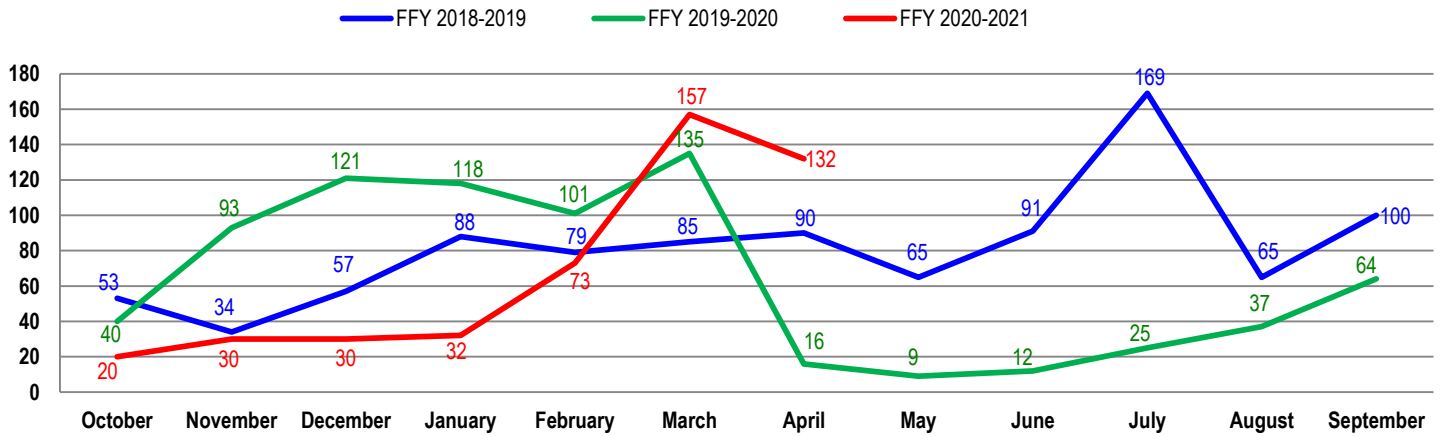

**San Diego County Resettlement Agencies
Monthly Refugee Arrivals Report for FFY 20 - 21 by Country of Origin**

San Diego Resettlement Agencies Refugee Arrivals for the last 3 FFYs

SUMMARY OF THE ARRIVALS REPORT

Total for April 2021 **132**

- Primary Refugees = **15** 11%
- Secondary Refugees = **0** 0%
- Asylee = **1** 1%
- Cuban/Haitians = **112** 85%
- Trafficking Victims = **0** 0%
- Special Immigrant Visa (SIVs) = **4** 3%

Total for the Year to Date FFY 20-21 **474**

- Primary Refugees = **60** 13%
- Secondary Refugees = **0** 0%
- Asylee = **3** 1%
- Cuban/Haitians = **359** 76%
- Trafficking Victims = **0** 0%
- Special Immigrant Visa (SIVs) = **52** 11%