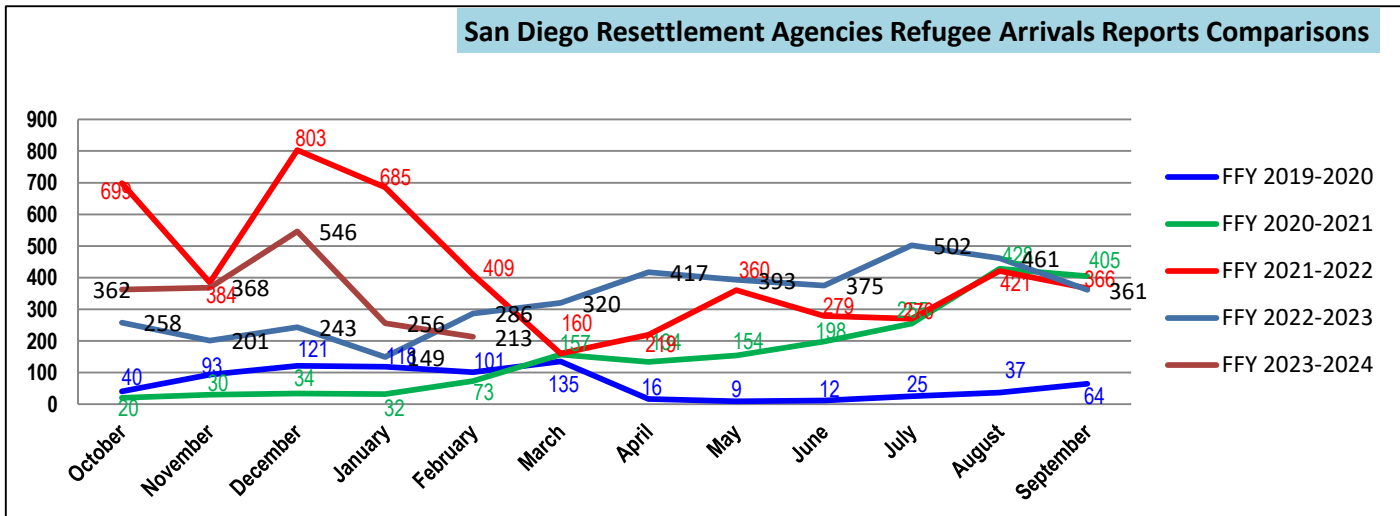

San Diego County Resettlement Agencies Monthly Refugee Arrivals Report for FFY 23 - 24 by Country of Origin

Top Two Arrivals for FFY 23-24	
Afghanistan	74%
Syria	8%
Remainder	18%