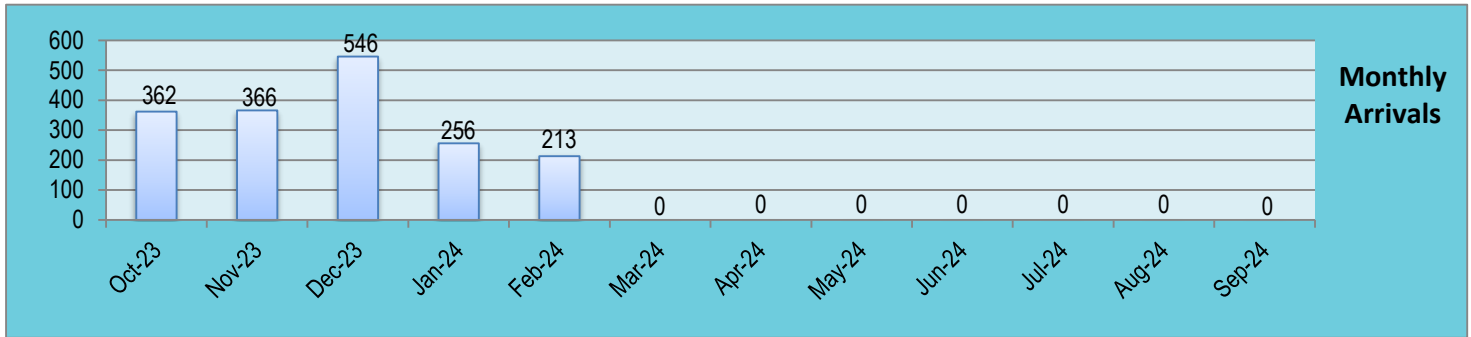

San Diego County Resettlement Agencies Monthly Refugee Arrivals Report for FFY 23 - 24 by Country of Origin

Top Two Arrivals for FFY 23-24	
Afghanistan	74%
Syria	8%
Remainder	18%